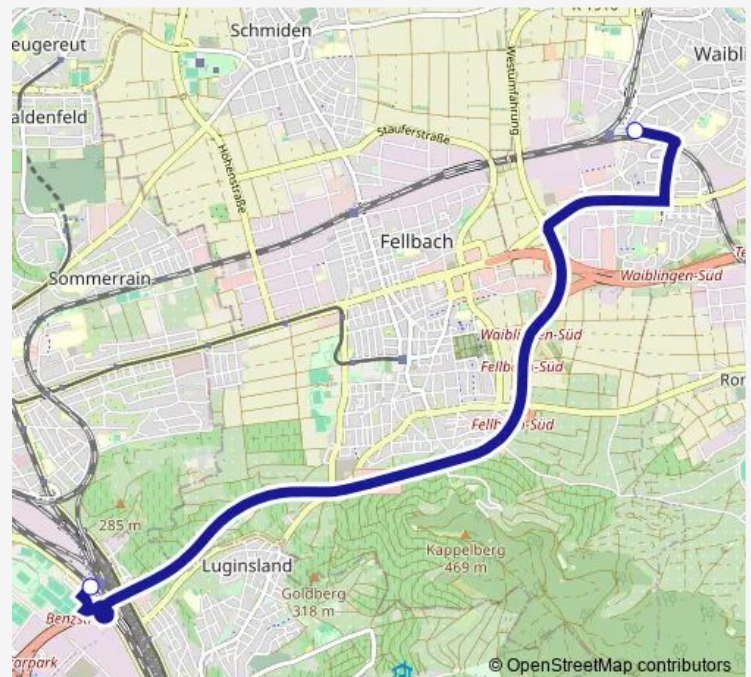

### Direction

Neckarpark — Waiblingen Bf Bstg 15

2 stops

[Open route schedule](#)

Neckarpark

Waiblingen Bf Bstg 15

### Route schedule

Neckarpark — Waiblingen Bf Bstg 15

Monday	—
Tuesday	—
Wednesday	22:50-23:45
Thursday	—
Friday	—
Saturday	—
Sunday	—

### Route info

Direction: Neckarpark

Stops: 2

Trip Duration: 0 hour 15 min

S3x

BusMaps

S3x Bus time schedules and route maps are available in an offline PDF at [busmaps.com](https://busmaps.com). Use the [busmaps.com](https://busmaps.com) website to see live bus times, train schedule or subway schedule, and step-by-step directions for all public transit in Waiblingen