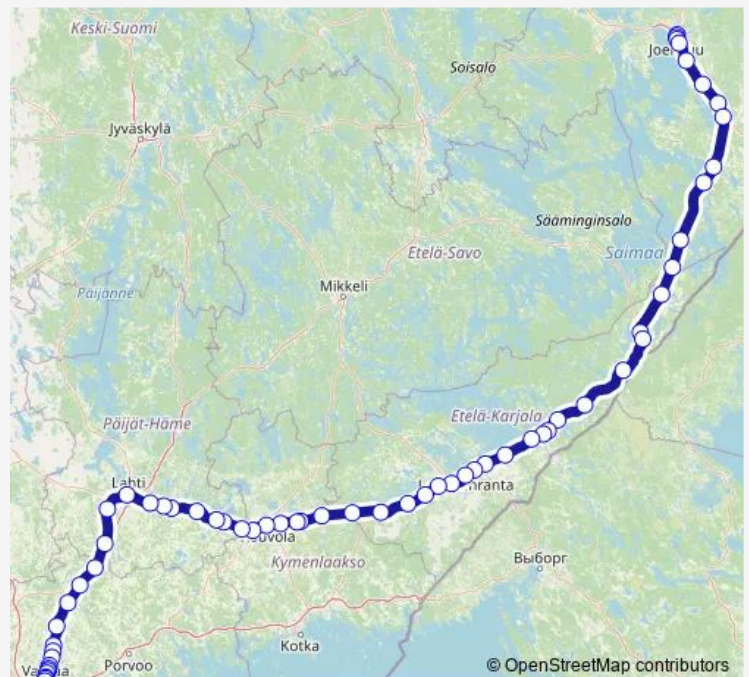

Long Distance Trains IC 4 Joensuu - Helsinki

[Go to website](#)

Direction

Joensuu — Helsinki

69 stops

[Open route schedule](#)

Joensuu

Joensuu Peltola

Joensuu Sulkulahti

Joensuu Koppola

Niittylahti

Hammaslahti

Tikkala

Säkäniemi

Kitee

Puhos

Kesälahti

Poiksilta

Saari

Parikkala

Kirjola

Simpele

Rautjärvi

Immola

Imatra tavara

Imatra

Rauha

Route schedule

Joensuu — Helsinki

Monday 06:00

Tuesday 06:00

Wednesday 06:00

Thursday 06:00

Friday 06:00

Saturday 06:00

Sunday 06:00

Route info

Direction: Joensuu

Stops: 69

Trip Duration: 4 hour 40 min

■ IC 4 — Joensuu - Helsinki