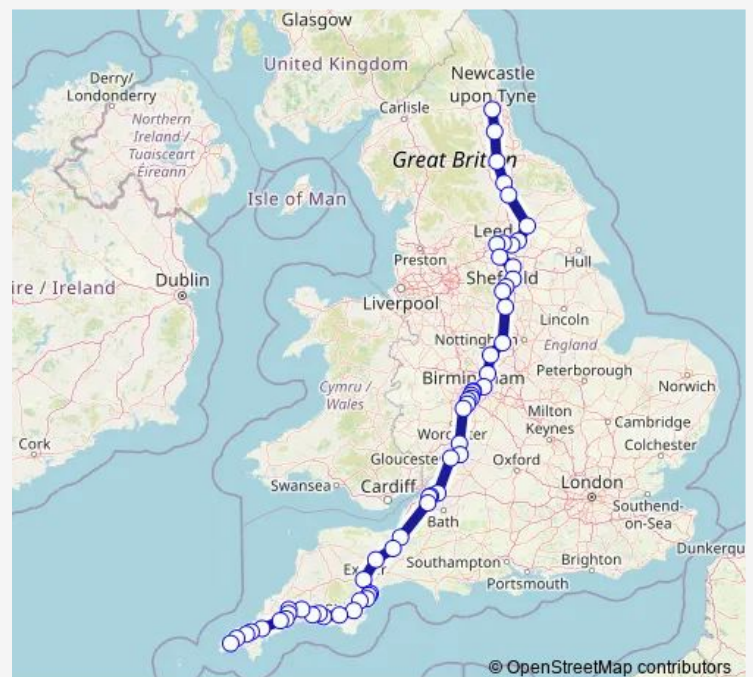

Thursday —

Friday —

Saturday 11:39

Sunday —

Route info

Direction: Newcastle

Stops: 56

Trip Duration: 9 hour 59 min

Taunton

Tiverton Parkway

Exeter St Davids

Dawlish Warren

Newton Abbot

Totnes

Ivybridge

Plymouth