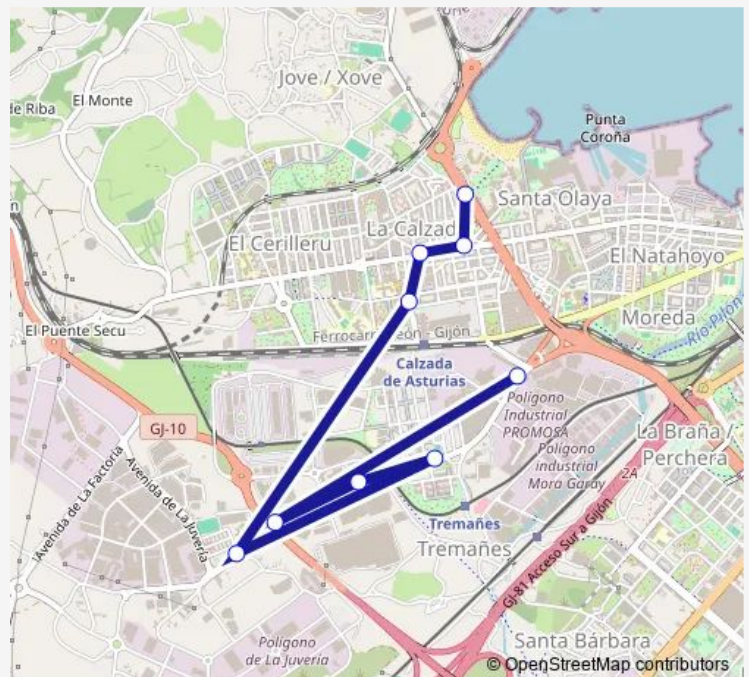

Monday 09:45-14:45

Tuesday 09:45-14:45

Wednesday 09:45-14:45

Thursday 09:45-14:45

Friday 09:45-14:45

Saturday —

Sunday —

Route info

Direction: [GIJÓN/XIXÓN] Casa del Mar [CTA 06616]

Stops: 9

Trip Duration: 0 hour 15 min

■ L36 — L36 - Tremañes-Casa del Mar

Direction

[GIJÓN/XIXÓN] Juveria - Tremañes [CTA 06773] — [GIJÓN/XIXÓN] Polígono Bankunión 1 [CTA 06781]

10 stops

[Open route schedule](#)

[GIJÓN/XIXÓN] Juveria - Tremañes [CTA 06773]

[GIJÓN/XIXÓN] Puente Ronda [CTA 06775]

[GIJÓN/XIXÓN] Campones 142 [CTA 06778]

[GIJÓN/XIXÓN] Ambulatorio [CTA 06779]

[GIJÓN/XIXÓN] Casa del Mar [CTA 06617]

Route info

Direction: [GIJÓN/XIXÓN] Juveria - Tremañes [CTA 06773]

Stops: 10

Trip Duration: 0 hour 20 min

L36 Bus time schedules and route maps are available in an offline PDF at busmaps.com. Use the busmaps.com website to see live bus times, train schedule or subway schedule, and step-by-step directions for all public transit in Gijón