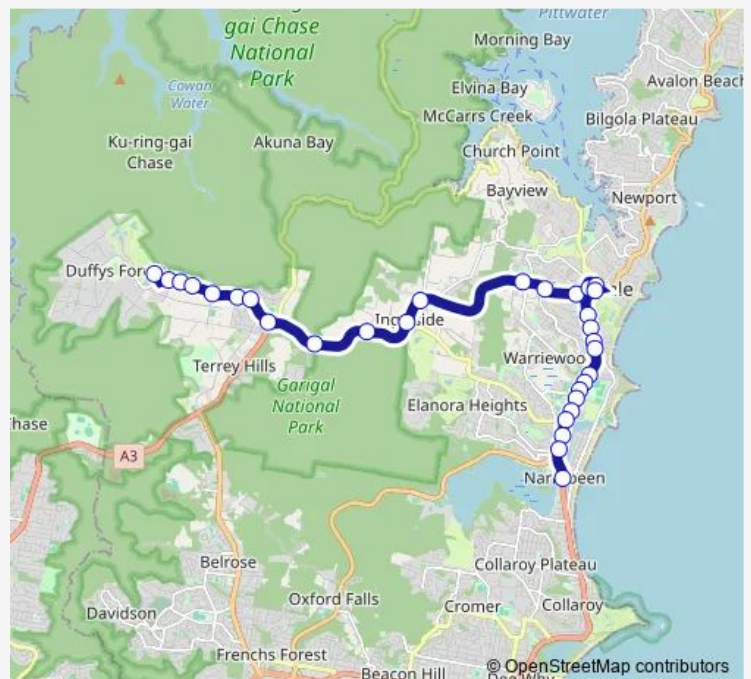

School Bus 232 Northern Beaches Christian School to Pittwater Rd after Waterloo St

[Go to website](#)

Direction

Northern Beaches Christian School, Echunga Rd — Narrabeen Shops, Pittwater Rd

31 stops

[Open route schedule](#)

Northern Beaches Christian School, Echunga Rd

Booralie Rd At Kulgoa Cres

Booralie Rd At Booligal Rd

96 Booralie Rd

Booralie Rd Opp Kallaroo Rd

Booralie Rd At Burraga Av

Terrey Hills Nursing Home, Booralie Rd

Mona Vale Rd Before Bungan St

Pittwater Rd Opp Village Park

Pittwater Place Shopping Centre, Park St

Barrenjoey Rd Opp Village Park

Pittwater Rd Opp Turimetta St

Pittwater Rd Opp Jenkins St

Route schedule

Northern Beaches Christian School, Echunga Rd — Narrabeen Shops, Pittwater Rd

Monday	15:20
Tuesday	15:20
Wednesday	15:20
Thursday	15:20
Friday	15:20
Saturday	—
Sunday	—

Route info

Direction: Northern Beaches Christian School, Echunga Rd

Stops: 31

Trip Duration: 0 hour 42 min

Pittwater Rd At Coronation St