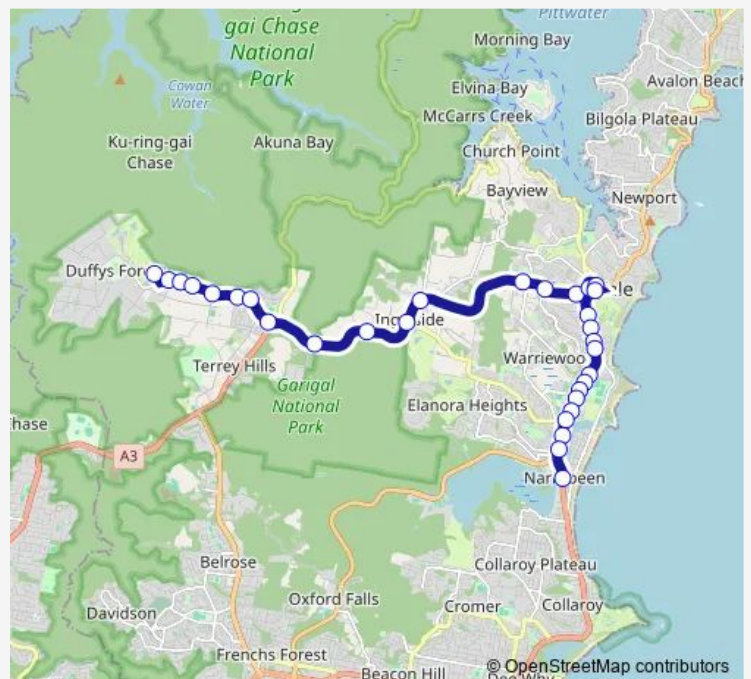

School Bus 232 Northern Beaches Christian School to Pittwater Rd after Waterloo St

[Go to website](#)

Direction

Northern Beaches Christian School, Echunga Rd — Narrabeen Shops, Pittwater Rd

31 stops

[Open route schedule](#)

Northern Beaches Christian School, Echunga Rd

Booralie Rd At Kulgoa Cres

Booralie Rd At Booligal Rd

96 Booralie Rd

Booralie Rd Opp Kallaroo Rd

Booralie Rd At Burraga Av

Terrey Hills Nursing Home, Booralie Rd

Mona Vale Rd Before Bungan St

Pittwater Rd Opp Village Park

Pittwater Place Shopping Centre, Park St

Barrenjoey Rd Opp Village Park

Pittwater Rd Opp Turimetta St

Pittwater Rd Opp Jenkins St

Route schedule

Northern Beaches Christian School, Echunga Rd — Narrabeen Shops, Pittwater Rd

Monday	15:20
Tuesday	15:20
Wednesday	15:20
Thursday	15:20
Friday	15:20
Saturday	—
Sunday	—

Route info

Direction: Northern Beaches Christian School, Echunga Rd

Stops: 31

Trip Duration: 0 hour 42 min

Pittwater Rd At Coronation St