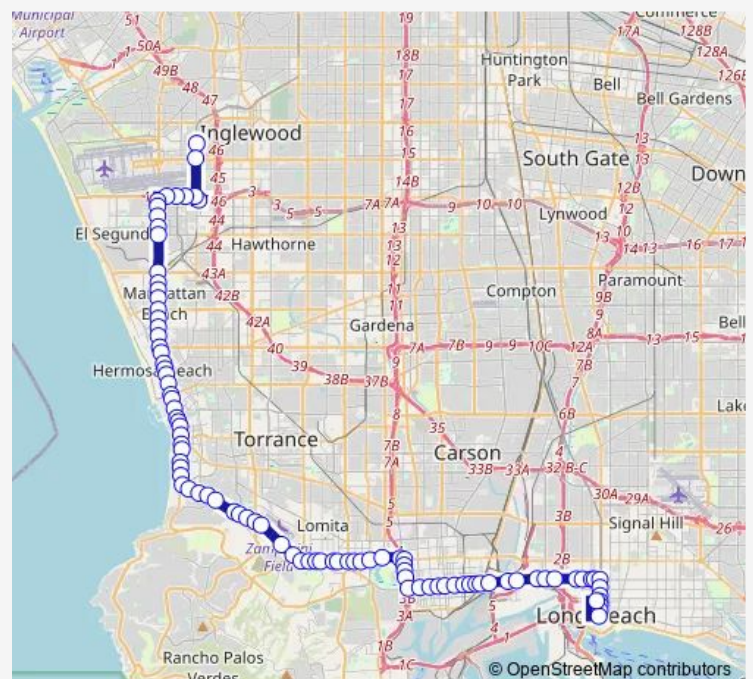

Thursday 03:35-21:47

Friday 03:35-21:47

Saturday 04:32-21:54

Sunday 04:32-21:54

Route info

Direction: 6th / Locust

Stops: 98

Trip Duration: 1 hour 55 min

232 — Metro Local Line

Anaheim / Watson

Anaheim / Sanford

Anaheim / Mcfarland

Anaheim / Banning

Anaheim / Avalon

Anaheim / Fries

Anaheim / Neptune

Anaheim / Wilmington

Figueroa / Anaheim

Figueroa / Grant

Figueroa / L

Pacific Coast Highway / Figueroa

Pacific Coast Highway / Vermont

Pacific Coast Highway / Normandie

Pacific Coast Highway / Belle Porte

LAX / Metro Transit Center

Aviation / Century

Aviation / Imperial Station

Imperial / Aviation

Imperial / Douglas

Imperial / Nash

Imperial / Hughes

Pacific Coast Highway / Walnut