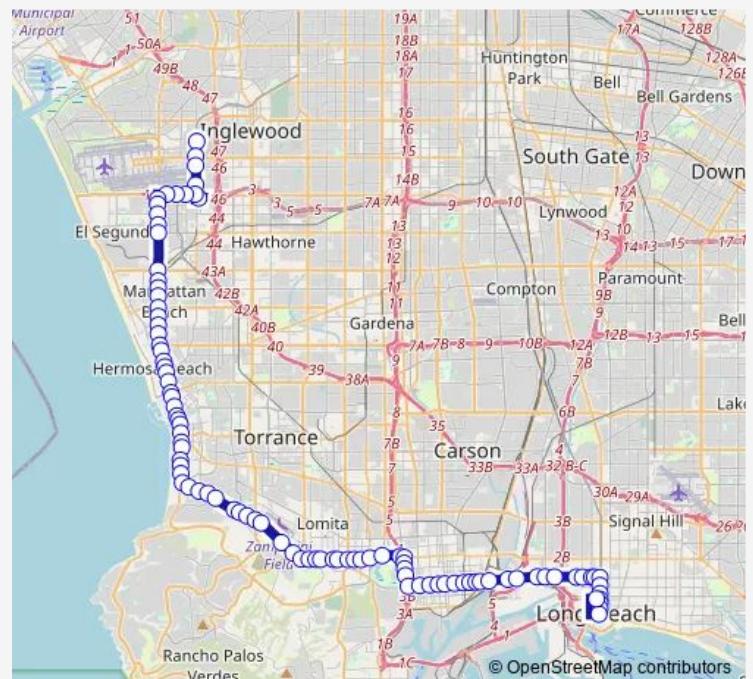

Thursday 03:35-21:47

Friday 03:35-21:47

Saturday 04:32-21:54

Sunday 04:32-21:54

Route info

Direction: 6th / Locust

Stops: 98

Trip Duration: 2 hour 7 min

232 — Metro Local Line

Anaheim / Watson

Anaheim / Sanford

Anaheim / Mcfarland

Anaheim / Banning

Anaheim / Avalon

Anaheim / Fries

Anaheim / Neptune

Anaheim / Wilmington

Figueroa / Anaheim

Figueroa / Grant

Figueroa / L

Pacific Coast Highway / Figueroa

Pacific Coast Highway / Vermont

Pacific Coast Highway / Normandie

Pacific Coast Highway / Belle Porte

Pacific Coast Highway / Airport

Pacific Coast Highway / Crenshaw

Pacific Coast Highway / Newton

Pacific Coast Highway / Madison

Pacific Coast Highway / Hawthorne

Pacific Coast Highway / Ocean

Pacific Coast Highway / Anza