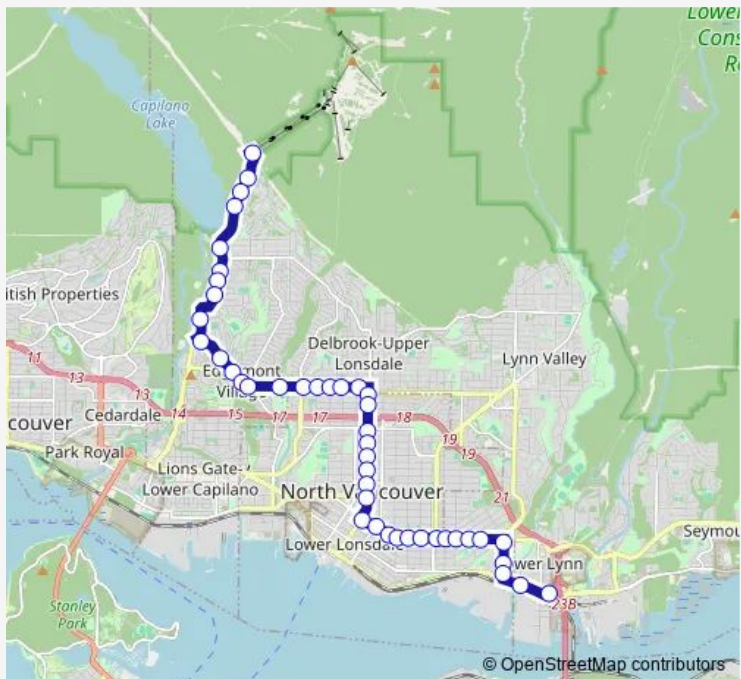

Bus 232 Grouse Mountain Mountain/Phibbs Exchange

[Go to website](#)

Direction
 Phibbs Exchange @ Bay 11 — Grouse Mountain Mountain @ Skyride
 46 stops
[Open route schedule](#)

- Phibbs Exchange @ Bay 11
- Westbound Main St @ Harbour Ave
- Northbound Brooksbank Ave @ E 3rd St
- Northbound Brooksbank Ave @ E 5th St
- Westbound E Keith Rd @ Brooksbank Ave
- Westbound E Keith Rd @ Shavington St
- Westbound E Keith Rd @ Cloverley St
- Westbound E Keith Rd @ Adderley St
- Westbound E Keith Rd @ Hendry Ave
- Westbound E Keith Rd @ Sutherland Ave
- Westbound E Keith Rd @ Grand Blvd West
- Westbound E Keith Rd @ Moody Ave
- Westbound E Keith Rd @ Ridgeway Ave
- Westbound E Keith Rd @ St. Andrews Ave
- Westbound E Keith Rd @ St. Georges Ave
- Northbound Lonsdale Ave @ E 8th St
- Northbound Lonsdale Ave @ E 13 St
- Northbound Lonsdale Ave @ E 15 St
- Northbound Lonsdale Ave @ E 17 St
- Northbound Lonsdale Ave @ E 19 St
- Northbound Lonsdale Ave @ E 21 St

Route schedule
 Phibbs Exchange @ Bay 11 — Grouse Mountain Mountain @ Skyride

Monday	05:25-21:52
Tuesday	05:25-21:52
Wednesday	05:25-21:52
Thursday	05:25-21:52
Friday	05:25-21:52
Saturday	06:47-21:49
Sunday	07:19-21:50

Route info
 Direction: Phibbs Exchange @ Bay 11
 Stops: 46
 Trip Duration: 0 hour 38 min

232 — Grouse Mountain Mountain/Phibbs Exchange **BusMaps**

Northbound Lonsdale Ave @ E 23 St

Northbound Lonsdale Ave @ E 27 St