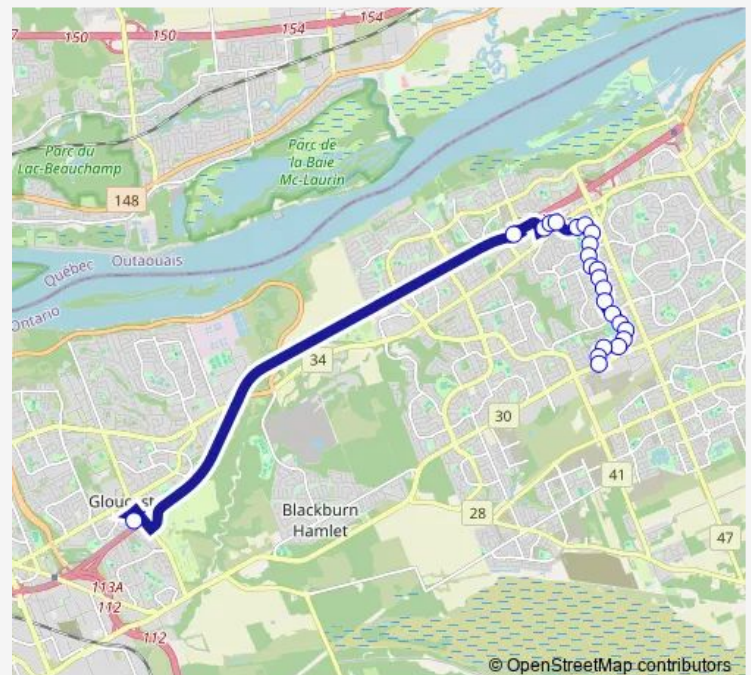

Place D'Orléans - Park & Ride 4a

Route schedule

DU Grand Bois / Park Grove — Blair C

Monday 05:53-08:25

Tuesday 05:53-08:25

Wednesday 05:53-08:25

Thursday 05:53-08:25

Friday 05:53-08:25

Saturday —

Sunday —

Route info

Direction: DU Grand Bois / Park Grove

Stops: 22

Trip Duration: 0 hour 23 min

Direction

Blair D — Innes / DU Grand Bois

23 stops

[Open route schedule](#)

Blair D

Place D'Orléans 1b

Centrum / Place D'Orléans

Centrum / AD. 230

Prestone / Centrum

Prestone / Kennedy