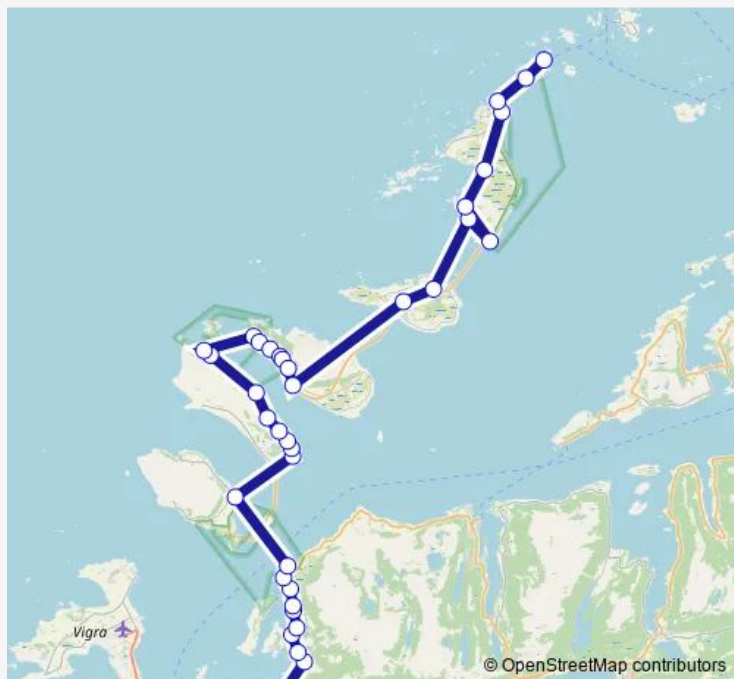

### Route schedule

Finnøya ferjekai — Brattvåg kyrkje

Monday	12:40
Tuesday	12:40
Wednesday	12:40
Thursday	12:40
Friday	12:40
Saturday	—
Sunday	—

### Route info

Direction: Finnøya ferjekai

Stops: 44

Trip Duration: 1 hour 26 min

■ 232 — Finnøya-Brattvåg

BusMaps

Flem brusvingen

Ulla