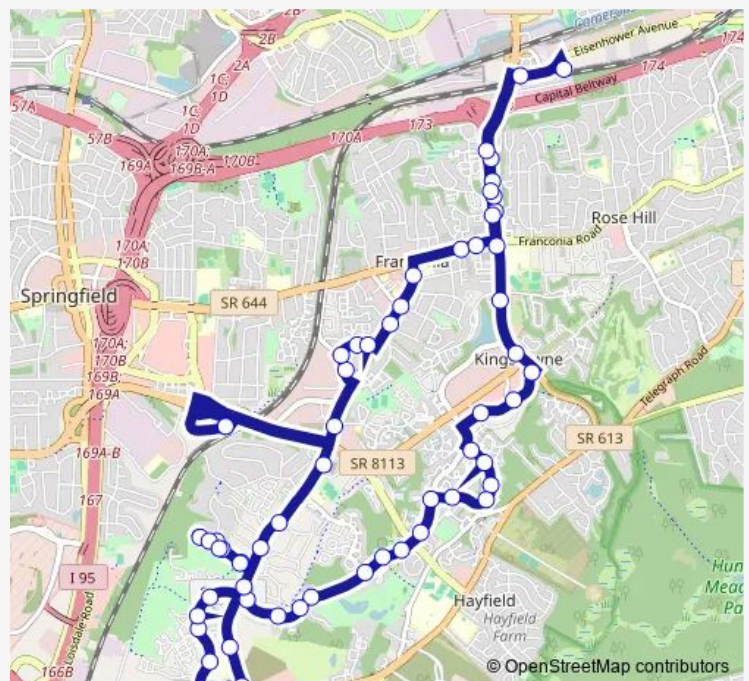

Franconia Rd and Villa St

S Van Dorn St and Woodfield Estates Dr

S Van Dorn St and Crown Royal Dr

S Van Dorn St and Bent Willow Dr

S Van Dorn St and Oakwood Rd

Eisenhower Ave and S Van Dorn St

Van Dorn Metro Bay F

S Van Dorn St and Oakwood Rd

S Van Dorn St and Crown Royal Dr

S Van Dorn St and Chrysanthemum Dr

Van Dorn St and Franconia Rd

Route schedule

Franconia-Springfield Metro Bay K — Franconia-Springfield Metro Bay K

Monday	04:39-21:27
Tuesday	04:39-21:27
Wednesday	04:39-21:27
Thursday	04:39-21:27
Friday	04:39-21:27
Saturday	—
Sunday	—

Route info

Direction: Franconia-Springfield Metro Bay K

Stops: 60

Trip Duration: 1 hour 2 min

232 — Kingstowne Clockwise

S Van Dorn St and Lake Village Dr

S Van Dorn St and Kingstowne Blvd

King Ctr Dr and Van Dorn St S

King Centre Dr and Sir Viceroy Dr

King Centre Dr and Barclay Dr

Summer Ridge Rd and Edgeware La