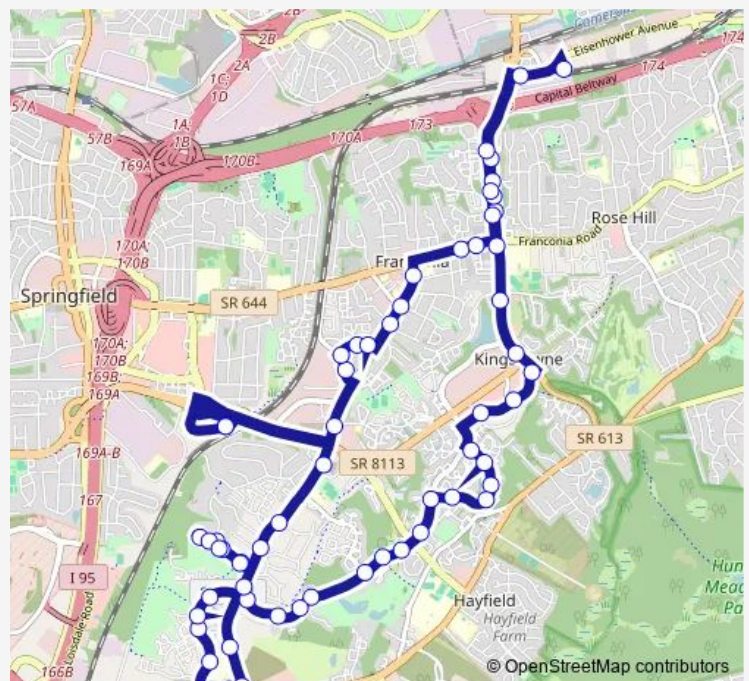

Franconia Rd and Villa St

S Van Dorn St and Woodfield Estates Dr

S Van Dorn St and Crown Royal Dr

S Van Dorn St and Bent Willow Dr

S Van Dorn St and Oakwood Rd

Eisenhower Ave and S Van Dorn St

Van Dorn Metro Bay F

S Van Dorn St and Oakwood Rd

S Van Dorn St and Crown Royal Dr

S Van Dorn St and Chrysanthemum Dr

Van Dorn St and Franconia Rd

Route schedule

Franconia-Springfield Metro Bay K — Franconia-Springfield Metro Bay K

Monday	04:39-21:27
Tuesday	04:39-21:27
Wednesday	04:39-21:27
Thursday	04:39-21:27
Friday	04:39-21:27
Saturday	—
Sunday	—

Route info

Direction: Franconia-Springfield Metro Bay K

Stops: 60

Trip Duration: 1 hour 2 min

232 — Kingstowne Clockwise

S Van Dorn St and Lake Village Dr

S Van Dorn St and Kingstowne Blvd

King Ctr Dr and Van Dorn St S

King Centre Dr and Sir Viceroy Dr

King Centre Dr and Barclay Dr

Summer Ridge Rd and Edgeware La