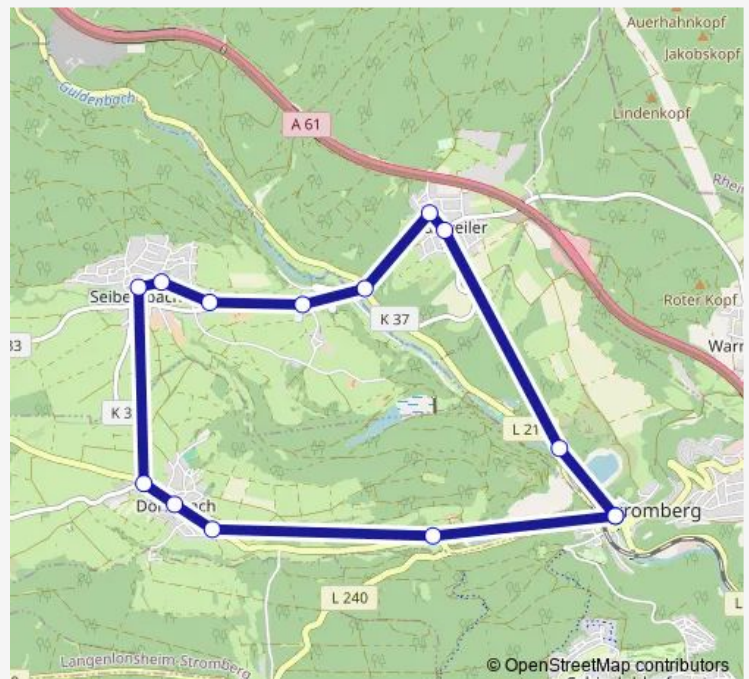

### Route info

Direction: Bechhofen Zoll 6

Stops: 13

Trip Duration: 0 hour 29 min