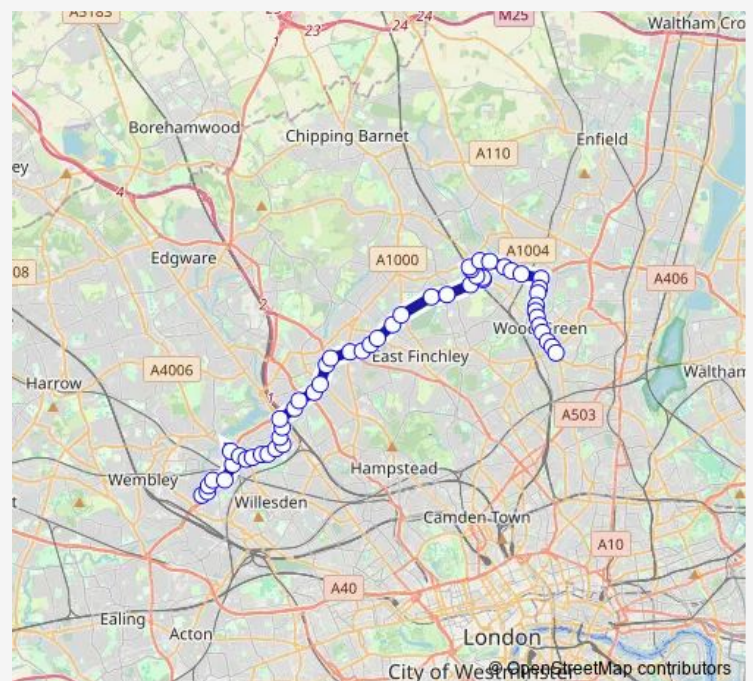

### Route schedule

Mitchell Way — Turnpike Lane Station

Monday 05:25-23:55

Tuesday 05:25-23:55

Wednesday 05:25-23:55

Thursday 05:25-23:55

Friday 05:25-23:55

Saturday 05:25-23:55

### Route info

Direction: Mitchell Way

Stops: 53

Trip Duration: 0 hour 47 min

232 — St Raphael's - Brent Cross - New Southgate -  
Palmers Green - Turnpike Lane Station

Bridge Lane

Southbourne Crescent

Henlys Corner

## Route info

Direction: Turnpike Lane Bus Station

Stops: 54

Trip Duration: 1 hour 24 min

East End Road

Beechwood Drive

Henlys Corner

Southbourne Crescent