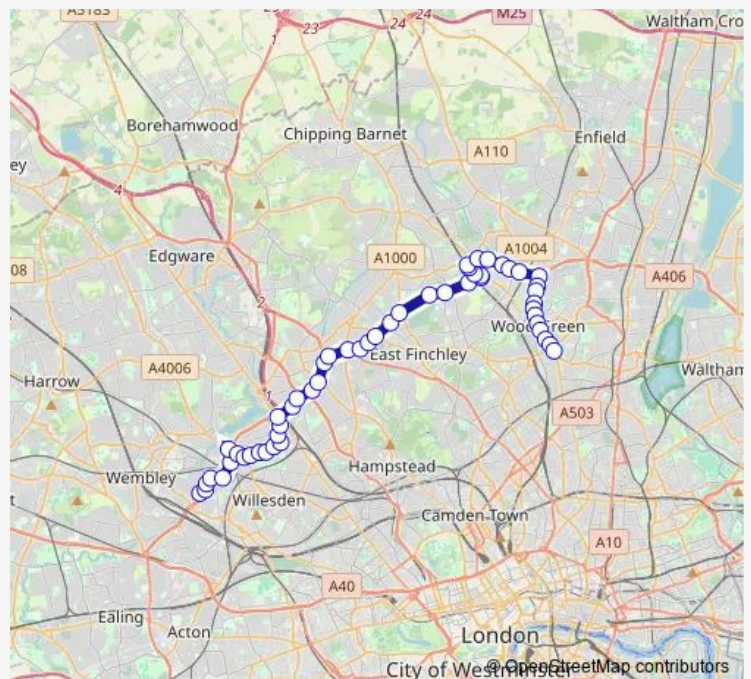

### Route schedule

Mitchell Way — Turnpike Lane Station

Monday 05:25-23:55

Tuesday 05:25-23:55

Wednesday 05:25-23:55

Thursday 05:25-23:55

Friday 05:25-23:55

Saturday 05:25-23:55

### Route info

Direction: Mitchell Way

Stops: 53

Trip Duration: 1 hour 17 min

232 — St Raphael's - Brent Cross - New Southgate -  
Palmers Green - Turnpike Lane Station

Bridge Lane

Southbourne Crescent

Henlys Corner

## Route info

Direction: Turnpike Lane Bus Station

Stops: 54

Trip Duration: 0 hour 53 min

East End Road

Beechwood Drive

Henlys Corner

Southbourne Crescent