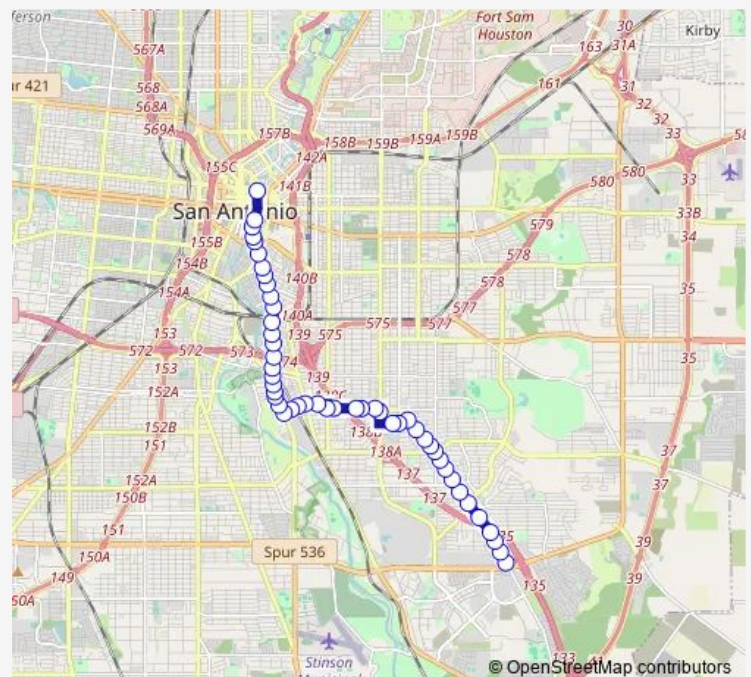

### Route schedule

Goliad & S.E. Military Dr. — Navarro & Pecan

Monday	23:02-01:02 <sup>+1</sup>
Tuesday	23:02-01:02 <sup>+1</sup>
Wednesday	23:02-01:02 <sup>+1</sup>
Thursday	23:02-01:02 <sup>+1</sup>
Friday	23:02-01:02 <sup>+1</sup>
Saturday	23:02-01:02 <sup>+1</sup>
Sunday	23:02-01:02 <sup>+1</sup>

### Route info

Direction: Goliad & S.E. Military Dr.

Stops: 49

Trip Duration: 0 hour 24 min

232 — Steves / S St Marys 32-34 Lineup

Fair & lh37 Access Rd

Fair Ave. & S. Hackberry

Halliday & Devoto

Halliday & S. Presa

Eads & Naylor

EADS BETWEEN RR TRACKS & WHITING

Eads & Roosevelt

Roosevelt & Wharton

Roosevelt & Hansford

Roosevelt & School St.

Roosevelt Opposite Benita

## Route info

Direction: Navarro &amp; Pecan

Stops: 43

Trip Duration: 0 hour 32 min

Steves & Walters

Steves & Adele

Steves & Clark

Villareal & Hallie