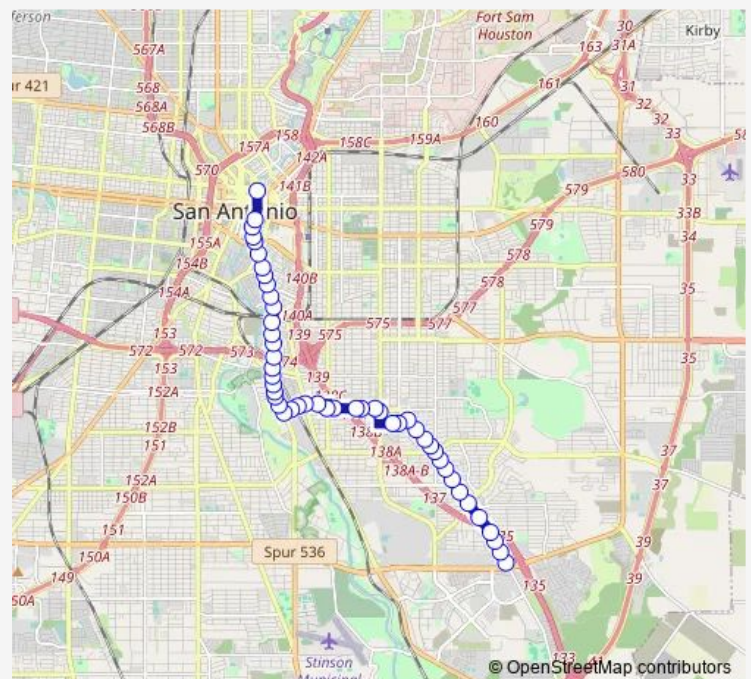

Fair Ave. & Broadbent

Fair Ave. & S. Palmetto

Fair Ave. & Piedmont

Route schedule

Goliad & S.E. Military Dr. — Navarro & Pecan

| | |
|-----------|---------------------------|
| Monday | 23:02-01:02 ⁺¹ |
| Tuesday | 23:02-01:02 ⁺¹ |
| Wednesday | 23:02-01:02 ⁺¹ |
| Thursday | 23:02-01:02 ⁺¹ |
| Friday | 23:02-01:02 ⁺¹ |
| Saturday | 23:02-01:02 ⁺¹ |
| Sunday | 23:02-01:02 ⁺¹ |

Route info

Direction: Goliad & S.E. Military Dr.

Stops: 49

Trip Duration: 0 hour 24 min

232 — Steves / S St Marys 32-34 Lineup

Fair & Ih37 Access Rd

Fair Ave. & S. Hackberry

Halliday & Devoto

Halliday & S. Presa

Eads & Naylor

Eads Between RR Tracks & Whiting

Eads & Roosevelt

Roosevelt & Wharton

Roosevelt & Hansford

Roosevelt & School St.

Roosevelt Opposite Benita

Route info

Direction: Navarro & Pecan

Stops: 45

Trip Duration: 0 hour 32 min

Steves & Gevers

Steves Opposite Mittman

Steves & Walters

Steves & Adele