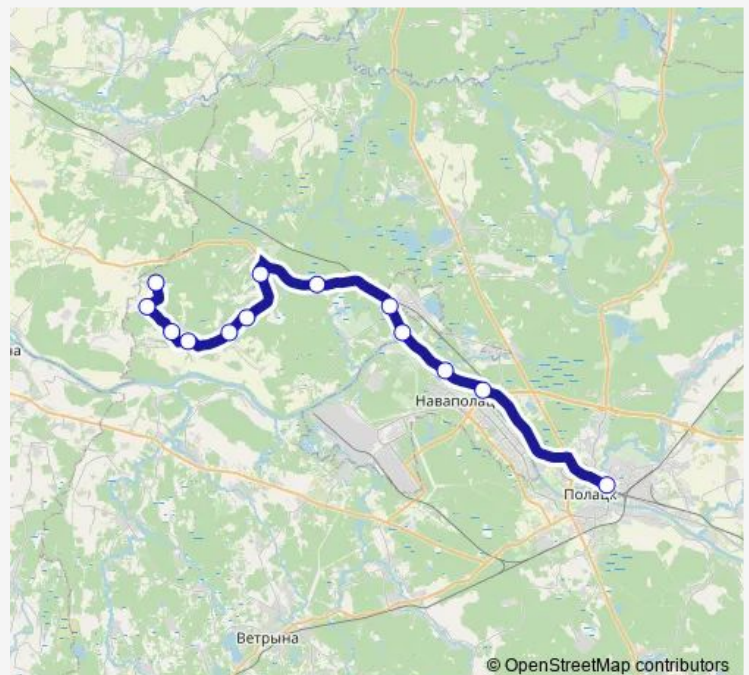

Saturday 08:35-17:25

Sunday 08:35-17:25

**Route info**

Direction: Фёдорово

Stops: 13

Trip Duration: 0 hour 55 min