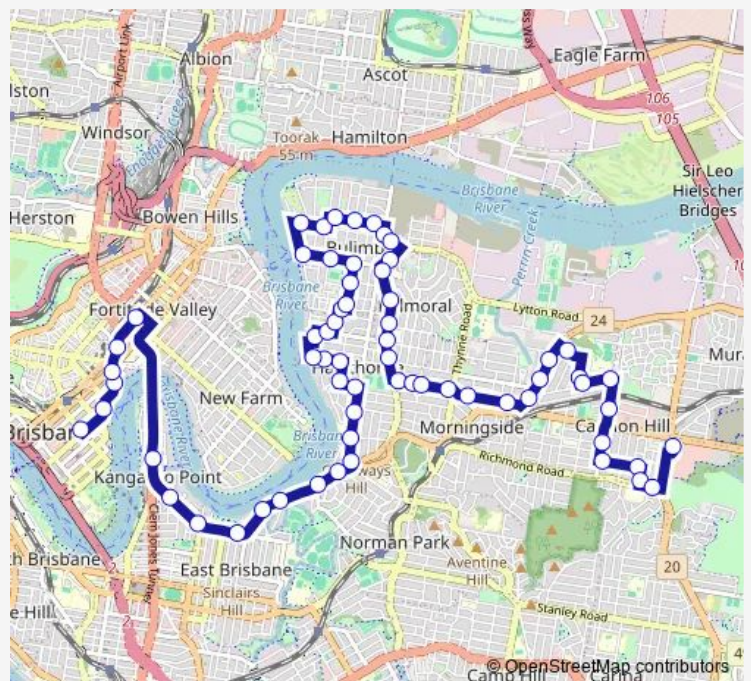

Hawthorne Rd at Cawmore Street, stop 21

Hawthorne Rd at Lourdes Hill, stop 21a

Hawthorne Rd at Forbes Street, stop 21b

Uhlmann St at Amy Street Stop 21c

Harris St at Uhlmann Street, stop 22

Lindsay St at Barton Street, stop 22b

Lindsay St at Virginia Avenue, stop 23

Route schedule

Edward Street Stop 142 near Queen St — Cannon Hill Shopping Centre

Monday	07:50-19:25
Tuesday	07:50-19:25
Wednesday	07:50-19:25
Thursday	07:50-19:25
Friday	07:50-19:25
Saturday	07:54-18:30
Sunday	—

Route info

Direction: Edward Street Stop 142 near Queen St

Stops: 64

Trip Duration: 0 hour 54 min

232 — Cannon Hill - City

Lindsay St at Hawthorn Ferry, stop 23a

Gordon St at Elliott St, stop 24

Barton Rd at Blackheath Avenue, stop 25/26

Friday 06:20-18:20

Saturday 07:30-17:30

Sunday —

Route info

Direction: Cannon Hill Shopping Centre, zone E

Stops: 59

Trip Duration: 1 hour 9 min

Lytton Rd at Nuttall Street, stop 40