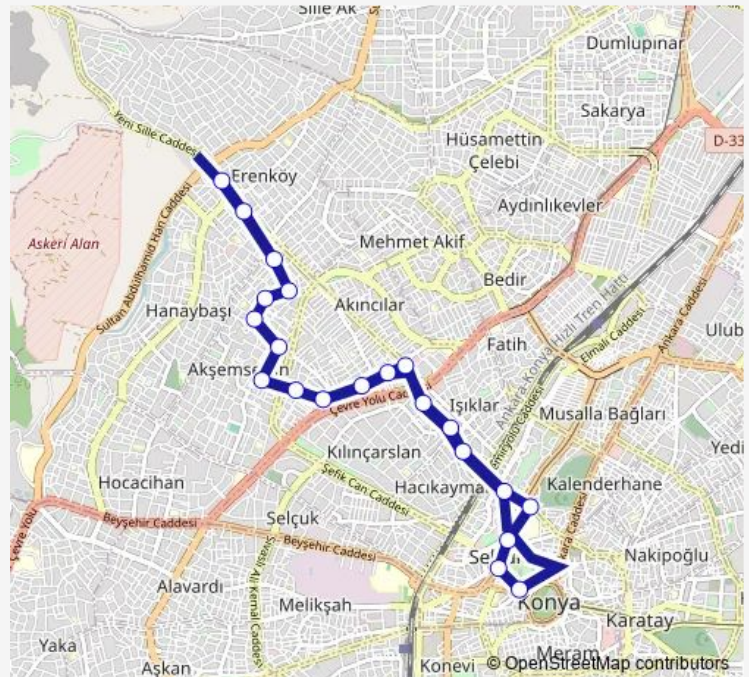

Thursday 06:25-24:00

Friday 06:25-24:00

Saturday 06:26-21:50

Sunday 07:35-22:40

Route info

Direction: Kültürpark Turnike 1

Stops: 21

Trip Duration: 0 hour 23 min

66-A — Nişantaşı Esenler - Nişantaşı Esenler

BusMaps

Direction

Erenky Hareket Merkezi — 15 Temmuz Őehitler Durađı

21 stops

[Open route schedule](#)

Erenky Hareket Merkezi

BeŐerler Cami

Thursday 06:00-23:40

Friday 06:00-23:40

Saturday 06:00-21:30

Sunday 07:10-22:20

Route info

Direction: Erenky Hareket Merkezi

Stops: 21

Trip Duration: 0 hour 24 min