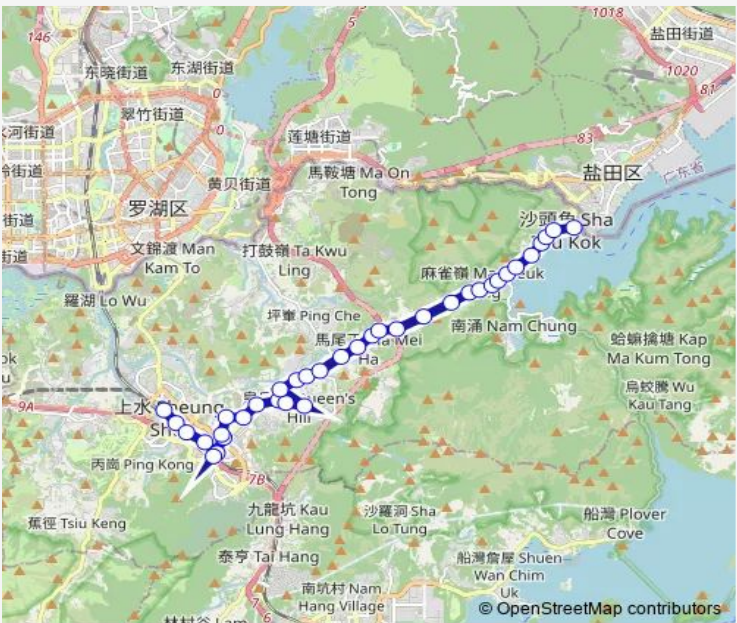

Route schedule
[Kmb+Ctb] Sheung Shui BBI - Sheung Shui Terminus/
Sheung Shui|[Kmb] Sheung Shui BBI - Sheung Shui Terminus|[Lwb] Sheung Shui BBI - Sheung Shui Terminus — [Kmb] SHA TAU KOK BUS Terminus

Monday	00:30-02:30
Tuesday	00:30-02:30
Wednesday	00:30-02:30
Thursday	00:30-02:30
Friday	00:30-02:30
Saturday	00:30-02:30
Sunday	00:30-02:30

Route info
Direction: [Kmb+Ctb] Sheung Shui BBI - Sheung Shui Terminus/
Sheung Shui|[Kmb] Sheung Shui BBI - Sheung Shui Terminus|[Lwb] Sheung Shui BBI - Sheung Shui Terminus
Stops: 36
Trip Duration: 0 hour 42 min