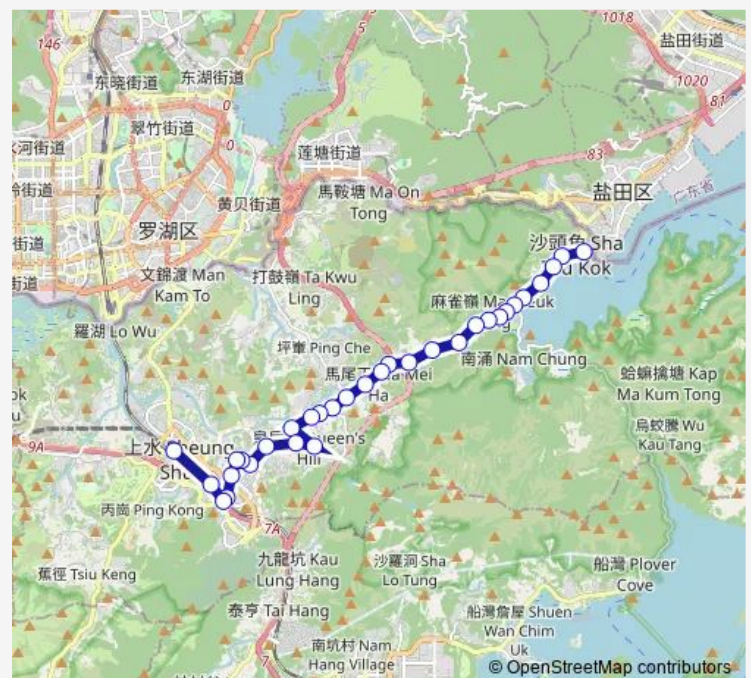

### Route schedule

[Kmb] SHA TAU KOK BUS Terminus — [Kmb+Ctb] Sheung Shui BBI - Sheung Shui Terminus/<Br>Sheung Shui|[Kmb] Sheung Shui BBI - Sheung Shui Terminus|[Lwb] Sheung Shui BBI - Sheung Shui Terminus

### Route info

Direction: [Kmb] SHA TAU KOK BUS Terminus

Stops: 32

Trip Duration: 0 hour 46 min

■ N78 — Sheung Shui - SHA TAU Kok

[Ctb] LAU Shui Heung, SHA TAU KOK Road[[Kmb] LAU Shui Heung

[Ctb] Kwan Tei, SHA TAU KOK Road[[Kmb] Kwan Tei

[Ctb] SAN WAI Barracks, SHA TAU KOK Road[[Kmb] SAN WAI Barracks

[Ctb] Shan LAI Court, Lung MA Road[[Kmb] Shan LAI Court

[Ctb] Queen'S Hill Estate[[Kmb] Queen'S Hill BUS Terminus

[Kmb] Lung Yeuk Tau

[Kmb] ON LOK Tsuen