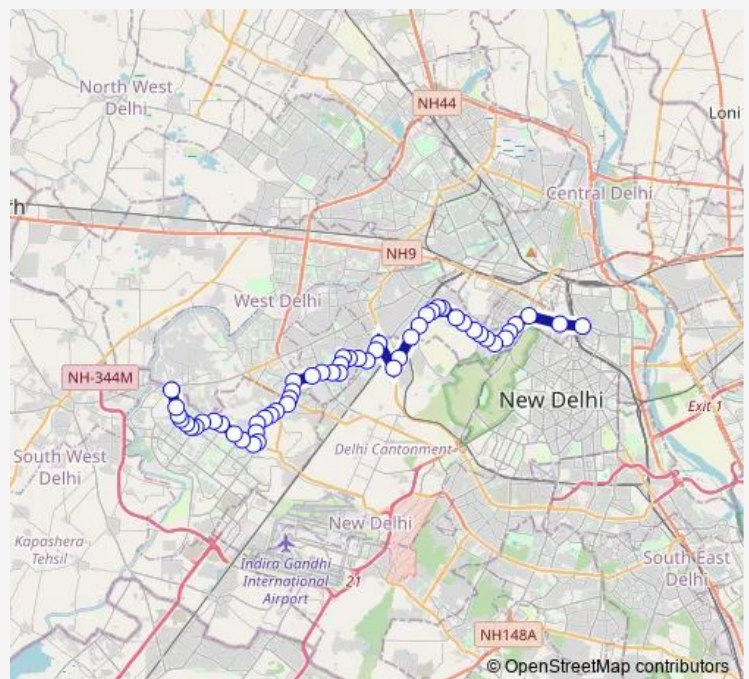

Payal Cinema

Naraina Vihar / Indra Market

Mayapuri Depot Crossing

Route schedule

Kamla Market / Ajmeri Gate — Dwarka More Metro Station (Terminal)

Monday 05:19-18:21

Tuesday 05:19-18:21

Wednesday 05:19-18:21

Thursday 05:19-18:21

Friday 05:19-18:21

Saturday 05:19-18:21

Sunday 05:19-18:21

Route info

Direction: Kamla Market / Ajmeri Gate

Stops: 54

Trip Duration: 1 hour 45 min