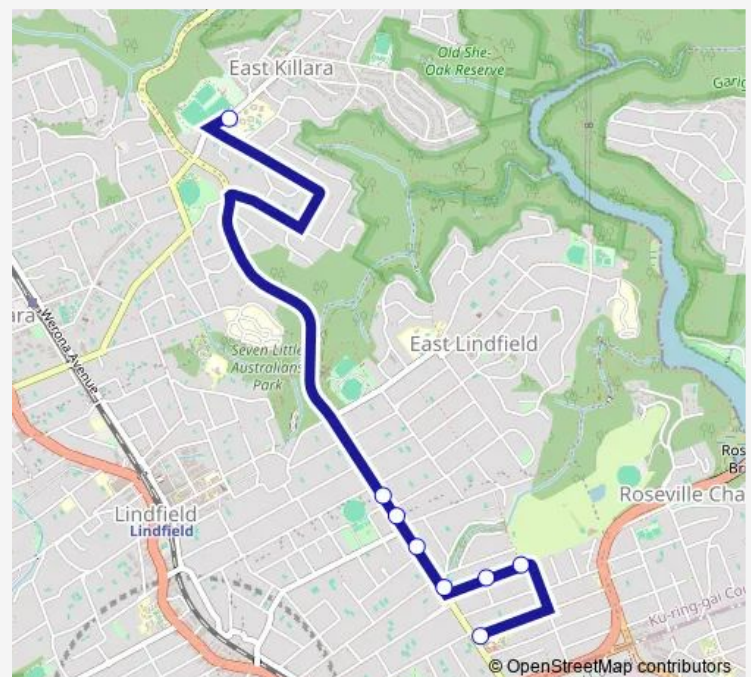

Archbold Rd Before Woodlands Rd

Archbold Rd After Woodlands Rd

Archbold Rd Opp Dudley Av

Archbold Rd At Earl St

Earl St Opp Oroya Pde

Earl St Before Moore St

Roseville Public School, Addison Av

**Route schedule**

**Route info**

Direction: Killara High School, Koola Av

Stops: 8

Trip Duration: 0 hour 12 min

9048 School Bus time schedules and route maps are available in an offline PDF at [busmaps.com](https://busmaps.com). Use the [busmaps.com](https://busmaps.com) website to see live bus times, train schedule or subway schedule, and step-by-step directions for all public transit in Sydney