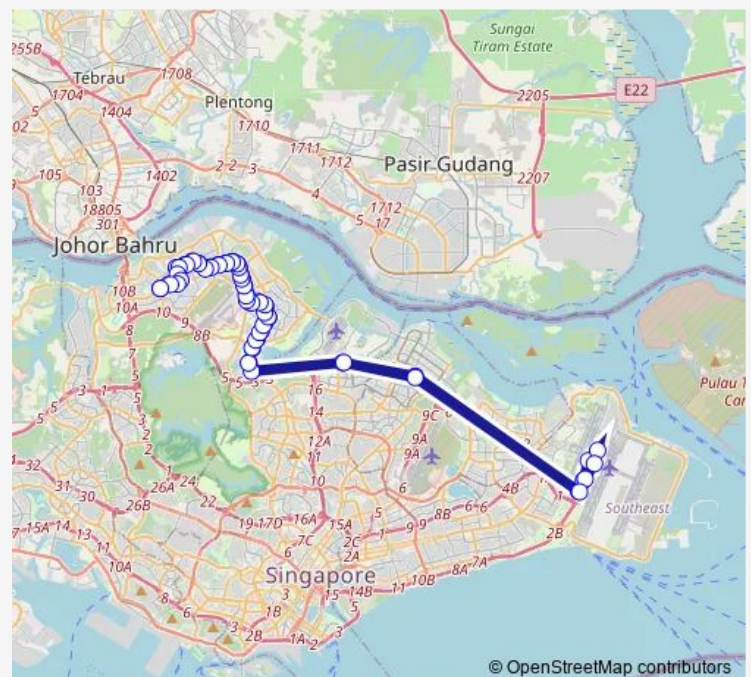

Thursday 05:15

Friday 05:15

Saturday 05:15

Sunday 05:15

Route info

Direction: Woodlands Int

Stops: 75

Trip Duration: 4 hour 53 min