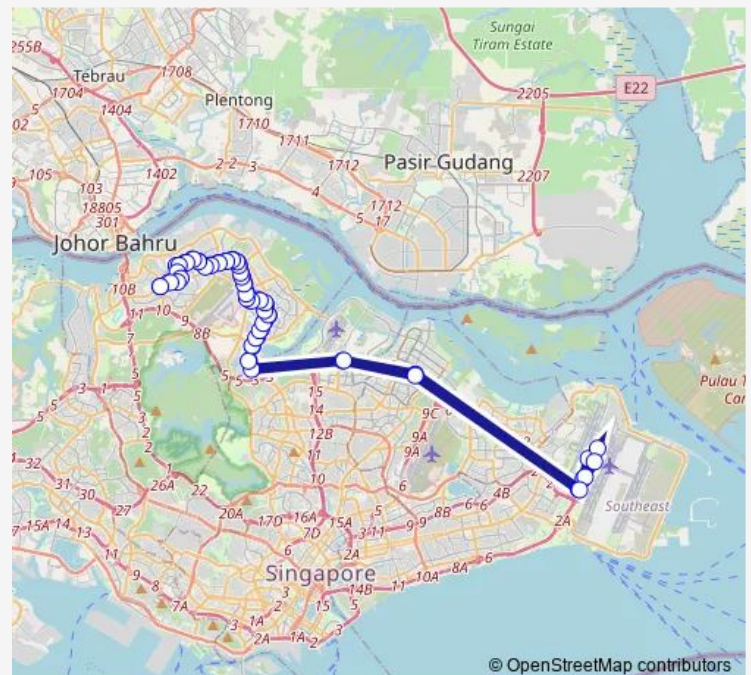

### Route schedule

Woodlands Int — Woodlands Int

Monday 05:15

Tuesday 05:15

Wednesday 05:15

Thursday 05:15

Friday 05:15

Saturday 05:15

### Route info

Direction: Woodlands Int

Stops: 75

Trip Duration: 4 hour 53 min

858

BusMaps

Opp Blk 701a

Blk 145