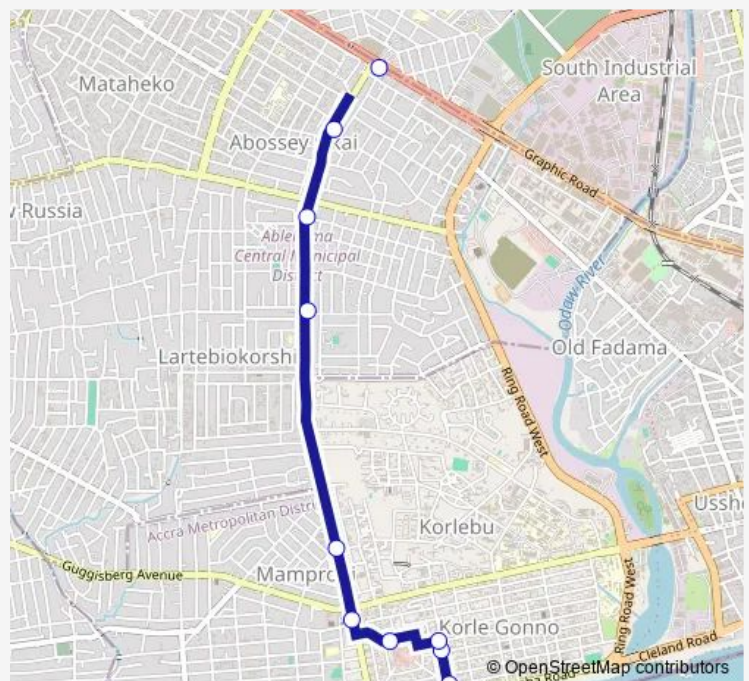

### Direction

Terminal Shalom Station — Terminal Kaneshie Mkt Cmplx

10 stops

[Open route schedule](#)

Terminal Shalom Station

Curve 3

Curve 282

Tuesday Market

### Route schedule

Terminal Shalom Station — Terminal Kaneshie Mkt Cmplx

Monday 12:36

Tuesday 12:36

Wednesday 12:36

Thursday 12:36

Friday 12:36

Saturday 12:36

### Route info

Direction: Terminal Shalom Station

Stops: 10

Trip Duration: 0 hour 27 min

■ 282b — Shalom Station to Kaneshie Mkt Cmplx

282b Bus time schedules and route maps are available in an offline PDF at [busmaps.com](https://busmaps.com). Use the [busmaps.com](https://busmaps.com) website to see live bus times, train schedule or subway schedule, and step-by-step directions for all public transit in Accra