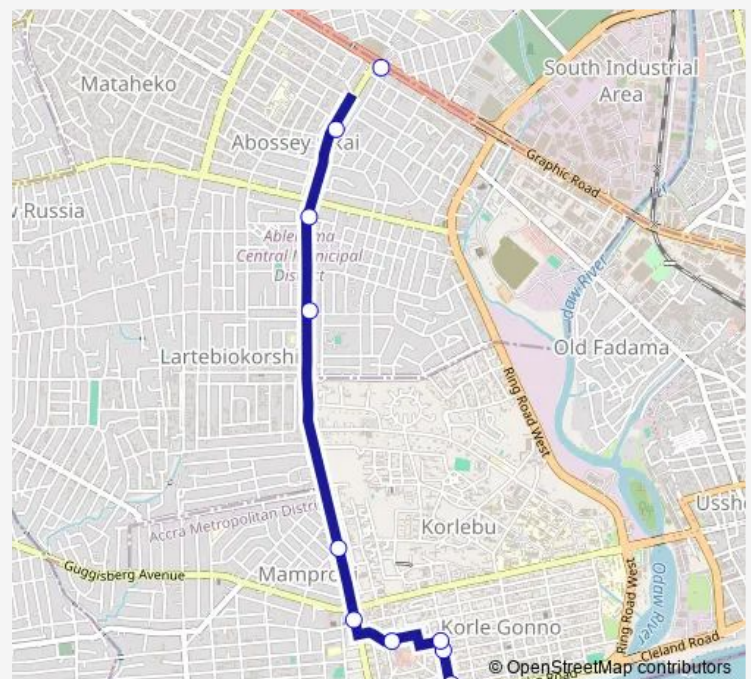

Bus 282B Shalom Station to Kaneshie Mkt Cmplx

[Go to website](#)

Direction

Terminal Shalom Station — Terminal Kaneshie Mkt Cmplx

10 stops

[Open route schedule](#)

Terminal Shalom Station

Curve 3

Curve 282

Tuesday Market

Martyrs Of Uganda

Sempe

Blacksmith

Kasoa Station

Abossey Okai Asoredanho

Terminal Kaneshie Mkt Cmplx

Route schedule

Terminal Shalom Station — Terminal Kaneshie Mkt Cmplx

Monday 12:36

Tuesday 12:36

Wednesday 12:36

Thursday 12:36

Friday 12:36

Saturday 12:36

Sunday 12:36

Route info

Direction: Terminal Shalom Station

Stops: 10

Trip Duration: 0 hour 27 min

■ 282B — Shalom Station to Kaneshie Mkt Cmplx

282B Bus time schedules and route maps are available in an offline PDF at busmaps.com. Use the busmaps.com website to see live bus times, train schedule or subway schedule, and step-by-step directions for all public transit in Accra