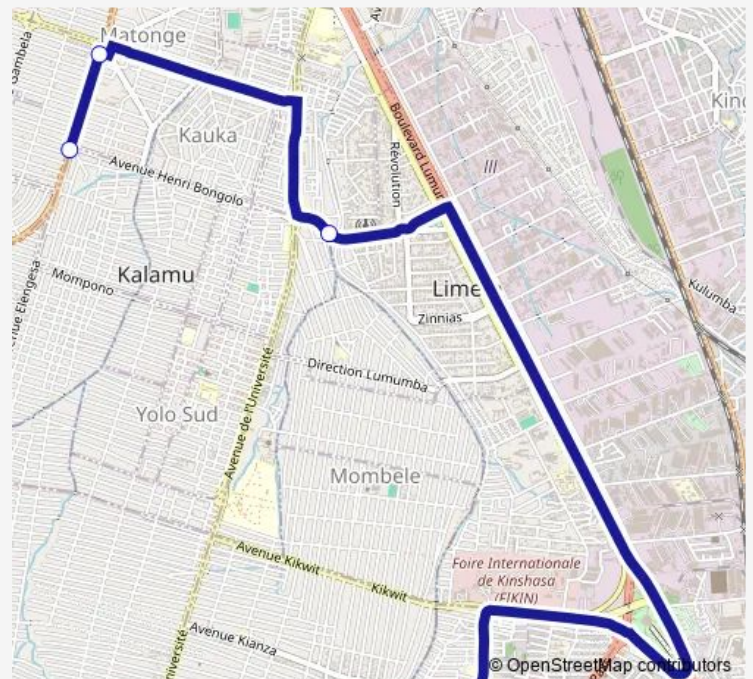

## Bus Gambela\_TO\_Lemba

[Go to website](#)

### Direction

unknown — unknown

4 stops

[Open route schedule](#)

unknown

unknown

unknown

unknown

### Route schedule

unknown — unknown

Monday 15:06

Tuesday 15:06

Wednesday 15:06

Thursday 15:06

Friday 15:06

Saturday —

### Route info

Direction: unknown

Stops: 4

Trip Duration: 0 hour 39 min

■ Gambela\_TO\_Lemba

**Direction**

unknown — unknown

3 stops