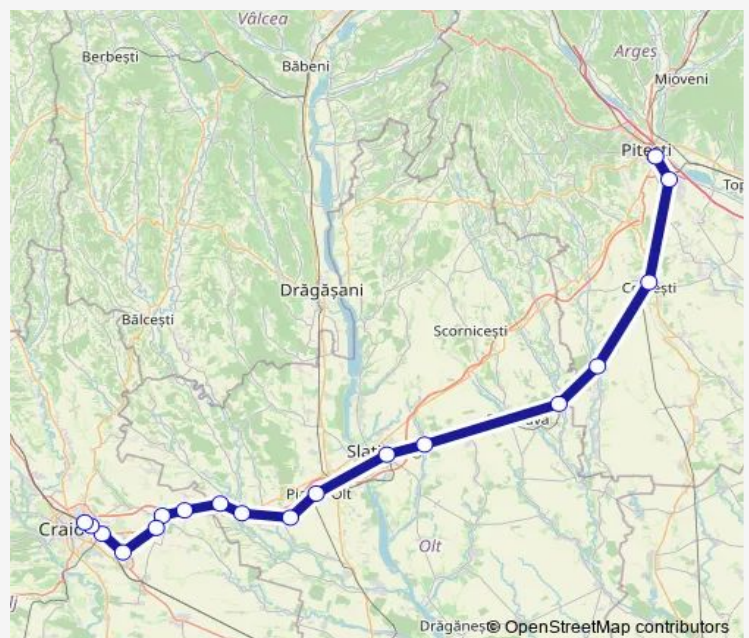

Rail R-E: Pitești - Craiova R-E: Pitești - Bradu de Sus - Costești - Stolnici Hm. - Corbu - Recea Hm. - Slatina - Piatra Olt - Brăneț h. - Balș - Spineni h. - Robănești Hm. - Toporaș h. - Pielești Hm. - Cârcea h. - Plaiu Vulcănești Hm. - Bordei hc. (901) - Craiova

[Go to website](#)

Direction

Pitești — Craiova

18 stops

[Open route schedule](#)

Pitești
Bradu de Sus
Costești
Stolnici Hm.
Corbu
Recea Hm.
Slatina
Piatra Olt
Brăneț h.
Balș
Spineni h.
Robănești Hm.
Toporaș h.
Pielești Hm.
Cârcea h.
Plaiu Vulcănești Hm.
Bordei hc. (901)
Craiova

Route schedule

Pitești — Craiova

Monday	15:52
Tuesday	15:52
Wednesday	15:52
Thursday	15:52
Friday	15:52
Saturday	15:52
Sunday	15:52

Route info

Direction: Pitești

Stops: 18

Trip Duration: 3 hour 13 min

R-E: Pitești - Craiova Rail time schedules and route maps are available in an offline PDF at busmaps.com. Use the busmaps.com website to see live bus times, train schedule or subway schedule, and step-by-step directions for all public transit in Craiova