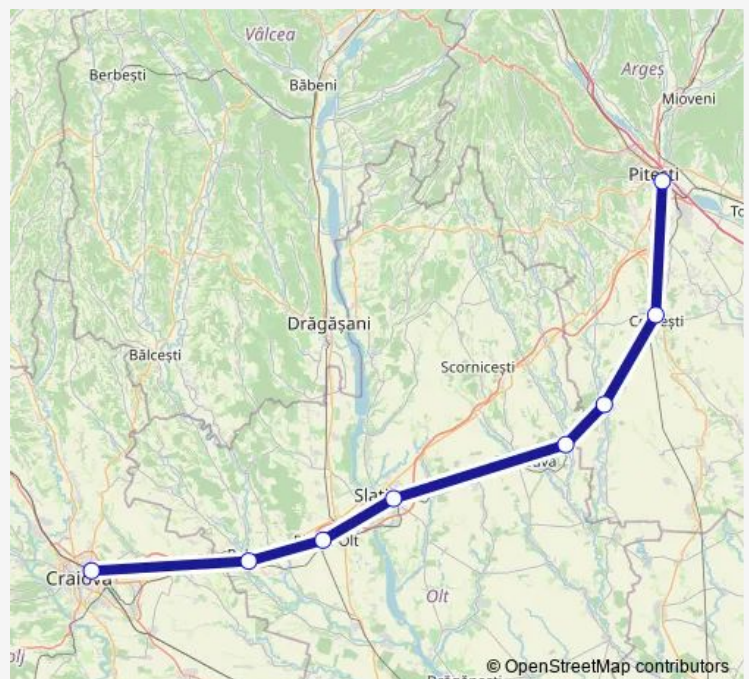

Rail R-E: Pitești - Craiova R-E: Pitești - Costești - Stolnici Hm. - Corbu - Slatina - Piatra Olt - Brăneț h. - Balș - Craiova

[Go to website](#)

Direction

Pitești — Craiova

8 stops

[Open route schedule](#)

Route schedule

Pitești — Craiova

Monday	19:35
Tuesday	19:35
Wednesday	19:35
Thursday	19:35
Friday	19:35
Saturday	19:35
Sunday	19:35

Route info

Direction: Pitești

Stops: 8

Trip Duration: 2 hour 52 min

■ R-E: Pitești - Craiova — R-E: Pitești - Costești - Stolnici Hm. - Corbu - Slatina - Piatra Olt - Brăneț h. - Balș - ...

Direction

Pitești — Craiova

10 stops

[Open route schedule](#)

Pitești

Costești

Stolnici Hm.

Hârsești Hm.

Sunday 17:52

Route info

Direction: Pitești

Stops: 9

Trip Duration: 2 hour 55 min

Direction

Pitești — Craiova

9 stops