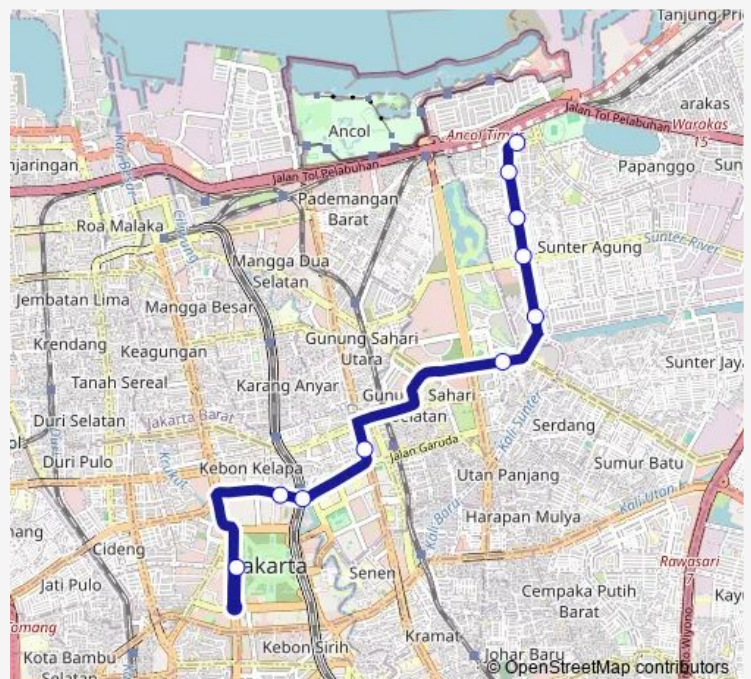

Kemayoran Landas Pacu Timur

Danau Agung

Simpang Danau Sunter Utara Barat

Sunter Icon

Jembatan Item

Jis

Route schedule

Monas 2 — Jis

Monday 05:00

Tuesday 05:00

Wednesday 05:00

Thursday 05:00

Friday 05:00

Saturday 05:00

Sunday 05:00

Route info

Direction: Monas 2

Stops: 10

Trip Duration: 0 hour 49 min

Direction

Jis — Monas 2

14 stops

[Open route schedule](#)

Jis

Sbr. Taman Bmw

Taman Bmw

Pengadilan Negeri Jakut

Sbr. Jembatan Item

Sbr. Sunter Icon

Simpang Danau Sunter Barat Utara

Sunter Muara

Danau Agung