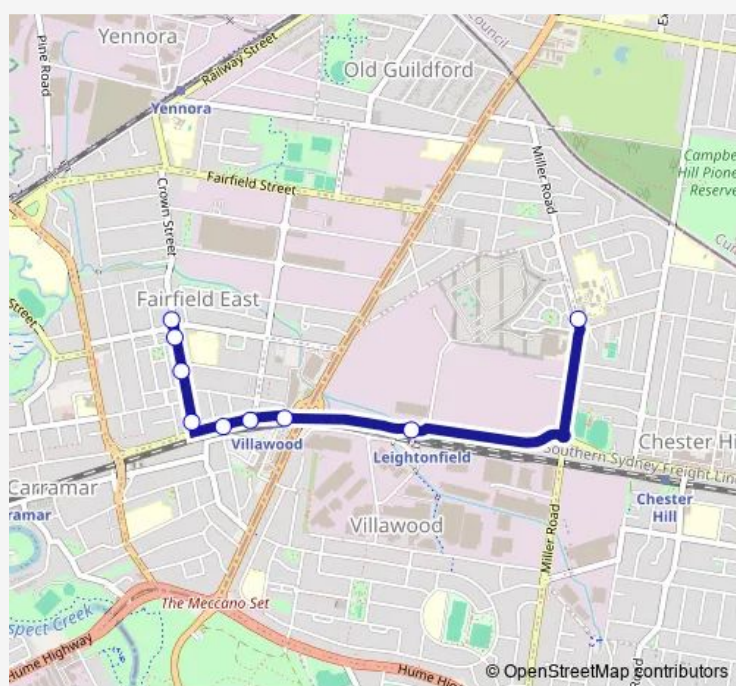

School Bus S598 Chester Hill High School to Fairfield East

[Go to website](#)

**Direction**

Chester Hill High School, Miller Rd — Normanby St After Tangerine St

9 stops

[Open route schedule](#)

Chester Hill High School, Miller Rd

Leightonfield Station, Access Road, Christina Rd

Villawood Station, River Av

River Av Opp Mandarin St

River Av Opp Lupin Av

Normanby St After River Av

Normanby St Opp Villawood Aged Care Facility

Normanby St At Peppercorn Av

Normanby St After Tangerine St

Route schedule

Chester Hill High School, Miller Rd — Normanby St After Tangerine St

Monday	15:05
Tuesday	15:05
Wednesday	15:05
Thursday	15:05
Friday	15:05
Saturday	—
Sunday	—

Route info

Direction: Chester Hill High School, Miller Rd

Stops: 9

Trip Duration: 0 hour 11 min

S598 — Chester Hill High School to Fairfield East

S598 School Bus time schedules and route maps are available in an offline PDF at [busmaps.com](https://busmaps.com). Use the [busmaps.com](https://busmaps.com) website to see live bus times, train schedule or subway schedule, and step-by-step directions for all public transit in Liverpool