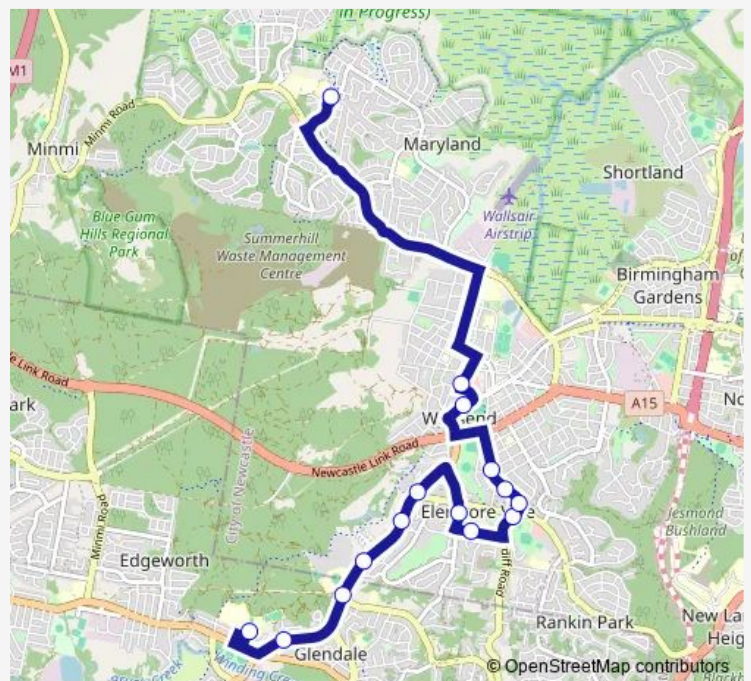

Cardiff Rd Opp Webb St

Cardiff Rd Opp South Wallsend Scout Hall

Walford St Opp Close St

Cowper St Opp Wal Herd Park

Wallsend District Library, Bunn St

Glendore Public School, Maryland Dr

Route schedule

Glendale Tech High School Bus Bay, Clare St — Glendore Public School, Maryland Dr

Monday	—
Tuesday	—
Wednesday	—
Thursday	—
Friday	14:15
Saturday	—
Sunday	—

Route info

Direction: Glendale Tech High School Bus Bay, Clare St

Stops: 15

Trip Duration: 0 hour 28 min

6238 School Bus time schedules and route maps are available in an offline PDF at busmaps.com. Use the busmaps.com website to see live bus times, train schedule or subway schedule, and step-by-step directions for all public transit in Newcastle