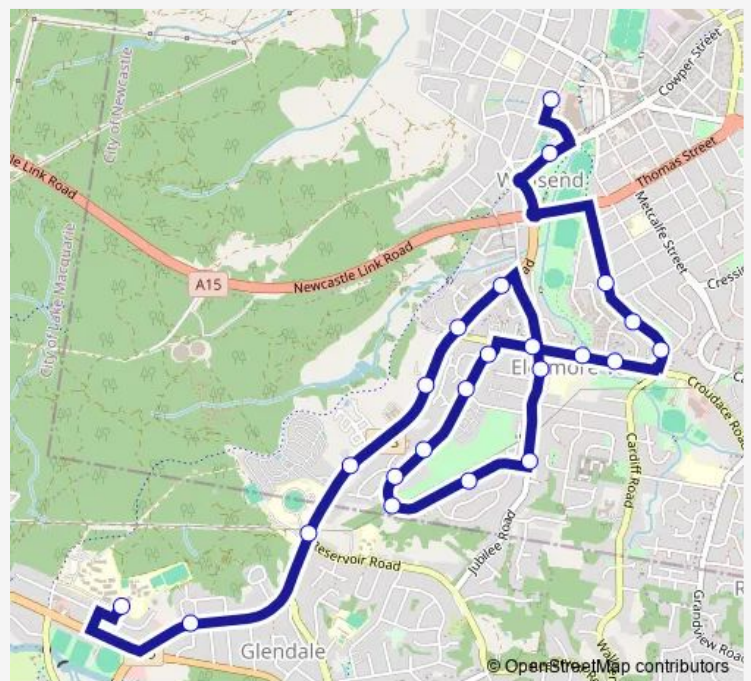

School Bus 6238 Glendale Technology HS to Wallsend Li- brary

[Go to website](#)

Direction

Glendale Tech High School Bus Bay, Clare St — Wallsend District Library, Bunn St

23 stops

[Open route schedule](#)

Glendale Tech High School Bus Bay, Clare St

27 Aries Way

Aries Way After Leo Cl

Aries Way At Virgo St

Aries Way After Virgo St

Aries Way Opp Taurus St

Aries Way At Aquarius Av

Croudace Rd At Jubilee Rd

Croudace Rd Opp Elmore Vale Public School

Croudace Rd After Sherwood St

Cardiff Rd Opp Webb St

Cardiff Rd Opp South Wallsend Scout Hall

Route schedule

Glendale Tech High School Bus Bay, Clare St — Wallsend District Library, Bunn St

Monday	—
Tuesday	—
Wednesday	—
Thursday	—
Friday	14:15
Saturday	—
Sunday	—

Route info

Direction: Glendale Tech High School Bus Bay, Clare St

Stops: 23

Trip Duration: 0 hour 25 min

6238 — Glendale Technology HS to Wallsend Library

Walford St Opp Close St

Cowper St Opp Wal Herd Park