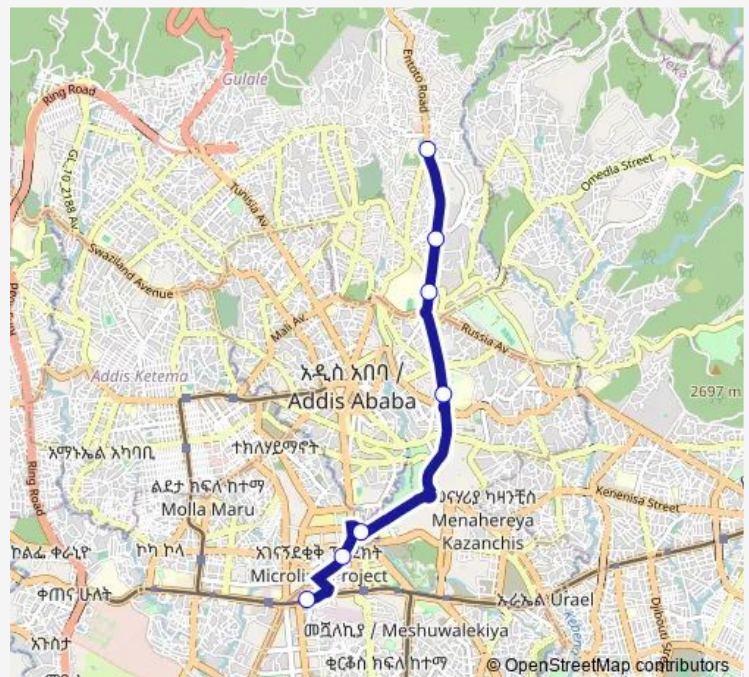

Direction

Mexico — Shero Meda

10 stops

[Open route schedule](#)

Mexico

Lalibela Hotel

St. Estifanos Church

Hilton Hotel (Apartments)

Monday 06:00

Tuesday 06:00

Wednesday 06:00

Thursday 06:00

Friday 06:00

Saturday 06:00

Sunday 06:00

Route info

Direction: Mexico

Stops: 10

Trip Duration: 1 hour 23 min

Direction

Shero Meda — Mexico

7 stops

[Open route schedule](#)

Shero Meda

Monday	06:00
Tuesday	06:00
Wednesday	06:00
Thursday	06:00
Friday	06:00
Saturday	06:00
Sunday	06:00

Route info

Direction: Shero Meda

Stops: 7

Trip Duration: 1 hour 13 min

A01 Bus time schedules and route maps are available in an offline PDF at busmaps.com. Use the busmaps.com website to see live bus times, train schedule or subway schedule, and step-by-step directions for all public transit in Addis Ababa