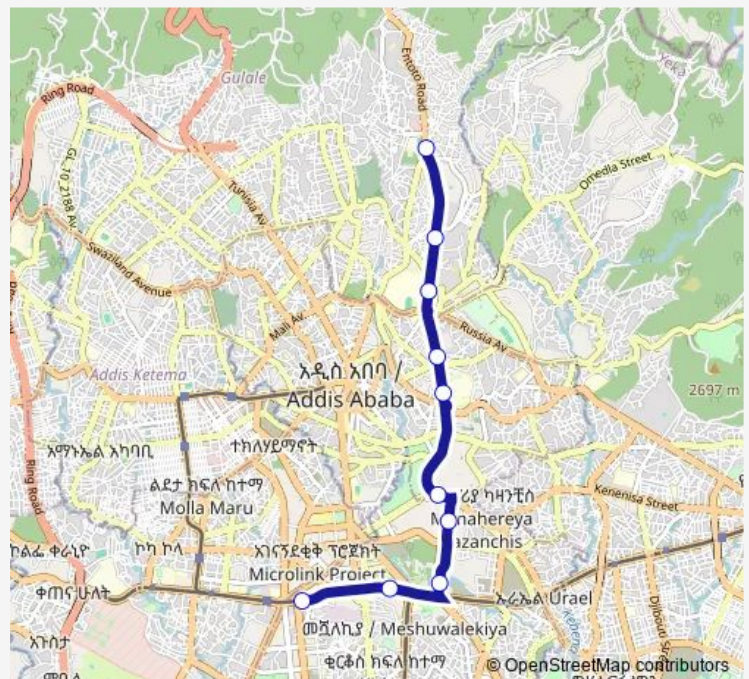

Bus A01 Shero Meda ↔ Mexico

[Go to website](#)

Direction

Shero Meda — Mexico

7 stops

[Open route schedule](#)

Shero Meda

Teferi Mekonen

6 Kilo University

4 Kilo

Post Office (Ambassador)

National Theatre

Mexico

Route schedule

Shero Meda — Mexico

Monday 06:00

Tuesday 06:00

Wednesday 06:00

Thursday 06:00

Friday 06:00

Saturday 06:00

Sunday 06:00

Route info

Direction: Shero Meda

Stops: 7

Trip Duration: 1 hour 13 min

A01 — Shero Meda ↔ Mexico

Direction

Mexico — Shero Meda

10 stops

[Open route schedule](#)

Mexico