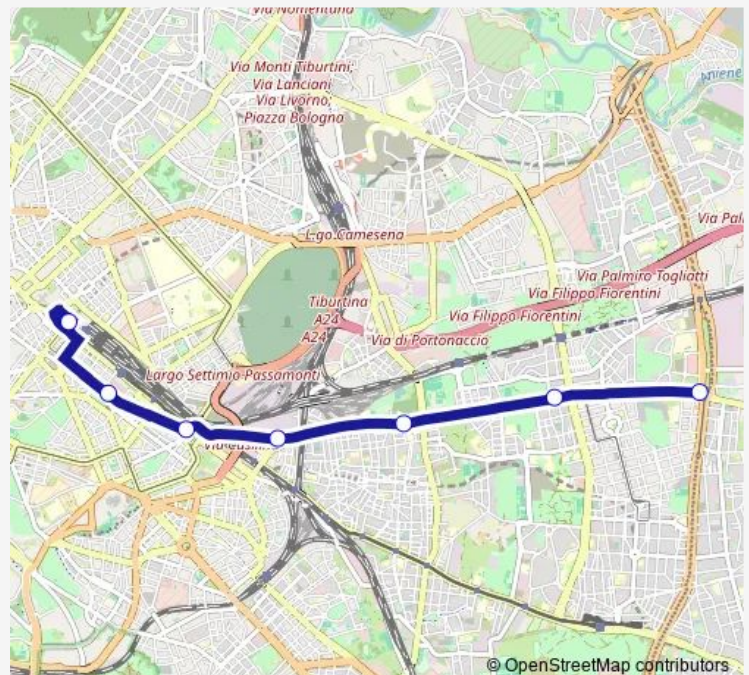

Direction

Prenestina/Larici — Termini (MA-MB-Fs)

7 stops

[Open route schedule](#)

Prenestina/Larici

Prenestina/TOR DE' Schiavi

PRENESTINA/CONTI

PRENESTINA/OFFICINE ATAC

P.Za DI Porta Maggiore

P.Za Vittorio Emanuele (Ma)

Termini (MA-MB-Fs)

Route schedule

Prenestina/Larici — Termini (MA-MB-Fs)

| | |
|-----------|---------------------------|
| Monday | 05:02-00:40 ⁺¹ |
| Tuesday | 05:02-00:40 ⁺¹ |
| Wednesday | 05:02-00:40 ⁺¹ |
| Thursday | 05:02-00:40 ⁺¹ |
| Friday | 05:02-02:18 ⁺¹ |
| Saturday | 01:34-02:18 ⁺¹ |
| Sunday | 01:34-00:40 ⁺¹ |

Route info

Direction: Prenestina/Larici

Stops: 7

Trip Duration: 0 hour 35 min

Direction

Prenestina/Larici — Termini (MA-MB-Fs)

7 stops

[Open route schedule](#)

Prenestina/Larici

Prenestina/TOR DE' Schiavi

PRENESTINA/CONTI

PRENESTINA/OFFICINE ATAC

P.Za DI Porta Maggiore

P.Za Vittorio Emanuele (Ma)

Termini (MA-MB-Fs)

Route schedule