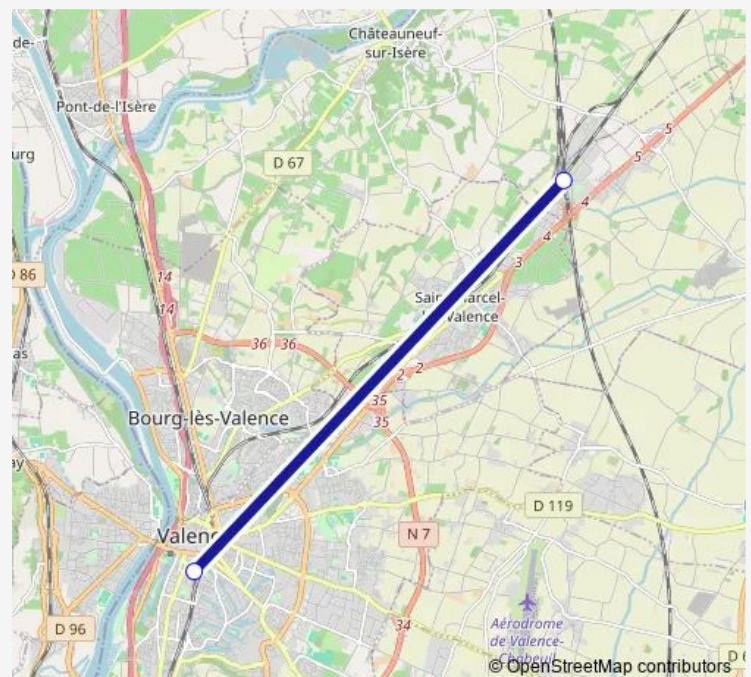

Direction

Valence TGV Rhône-Alpes Sud — Romans-Gare-Routière

2 stops

[Open route schedule](#)

Valence TGV Rhône-Alpes Sud

Romans-Gare-Routière

Route schedule

Valence TGV Rhône-Alpes Sud — Romans-Gare-Routière

Monday	06:53-07:55
Tuesday	06:53-07:55
Wednesday	06:53-13:45
Thursday	06:53-07:55
Friday	06:53-07:55
Saturday	07:44
Sunday	—

Route info

Direction: Valence TGV Rhône-Alpes Sud

Stops: 2

Trip Duration: 0 hour 24 min

Direction

Romans-Gare-Routière — Valence TGV Rhône-Alpes Sud

2 stops

[Open route schedule](#)

Romans-Gare-Routière

Valence TGV Rhône-Alpes Sud

Route schedule

Romans-Gare-Routière — Valence TGV Rhône-Alpes Sud

Monday	07:05
Tuesday	07:05
Wednesday	07:05
Thursday	07:05
Friday	07:05
Saturday	19:50
Sunday	10:36-19:11

Route info

Direction: Romans-Gare-Routière

Stops: 2

Trip Duration: 0 hour 20 min

Direction

Valence TGV Rhône-Alpes Sud — Valence Gare Routière