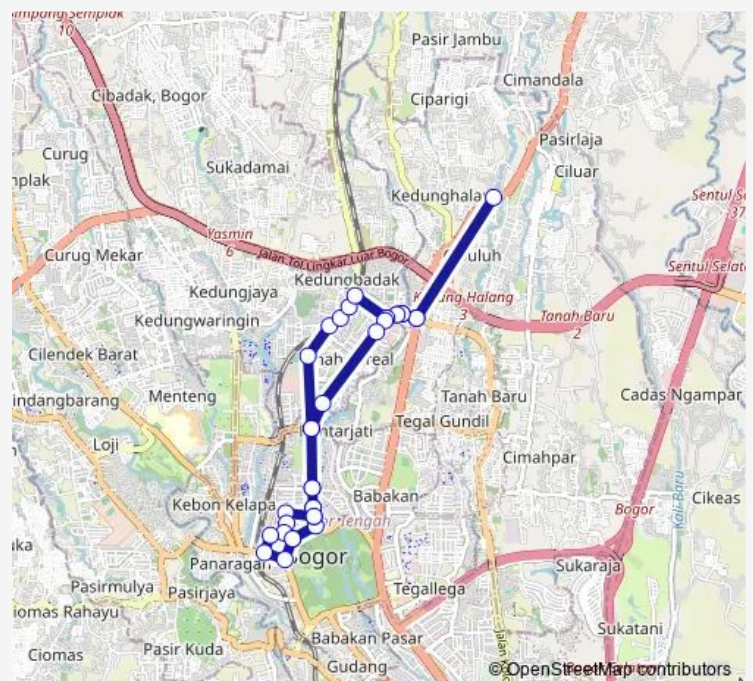

yani-2

Route schedule

kb-gedong-sawah — kb-gedong-sawah

Monday 00:00-23:50

Tuesday 00:00-23:50

Wednesday 00:00-23:50

Thursday 00:00-23:50

Friday 00:00-23:50

Saturday 00:00-23:50

Sunday 00:00-23:50

Route info

Direction: kb-gedong-sawah

Stops: 34

Trip Duration: 0 hour 33 min

AK-07

Jl. Yani