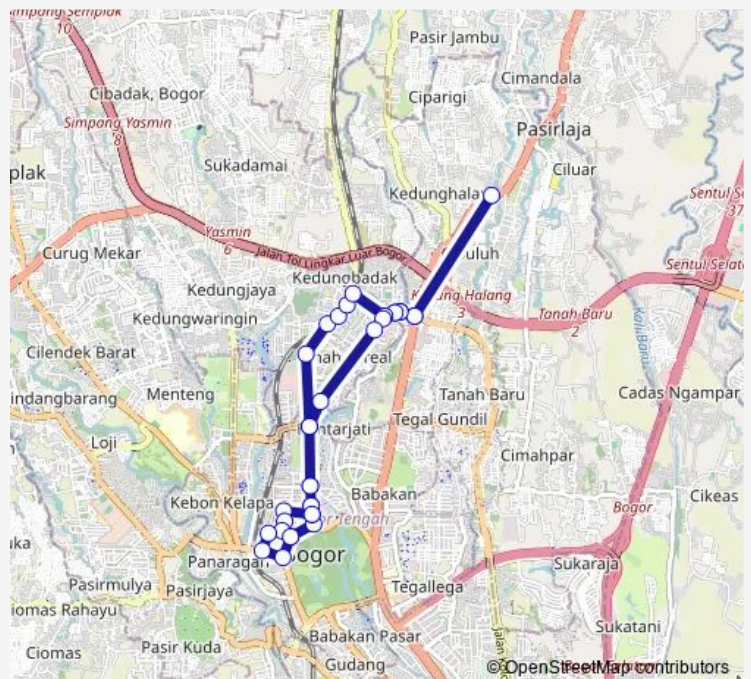

### Route schedule

kb-gedong-sawah — kb-gedong-sawah

Monday 00:00-23:50

Tuesday 00:00-23:50

Wednesday 00:00-23:50

Thursday 00:00-23:50

Friday 00:00-23:50

Saturday 00:00-23:50

### Route info

Direction: kb-gedong-sawah

Stops: 34

Trip Duration: 0 hour 33 min

AK-07

Jl. Yani

yani-4

Air Mancur