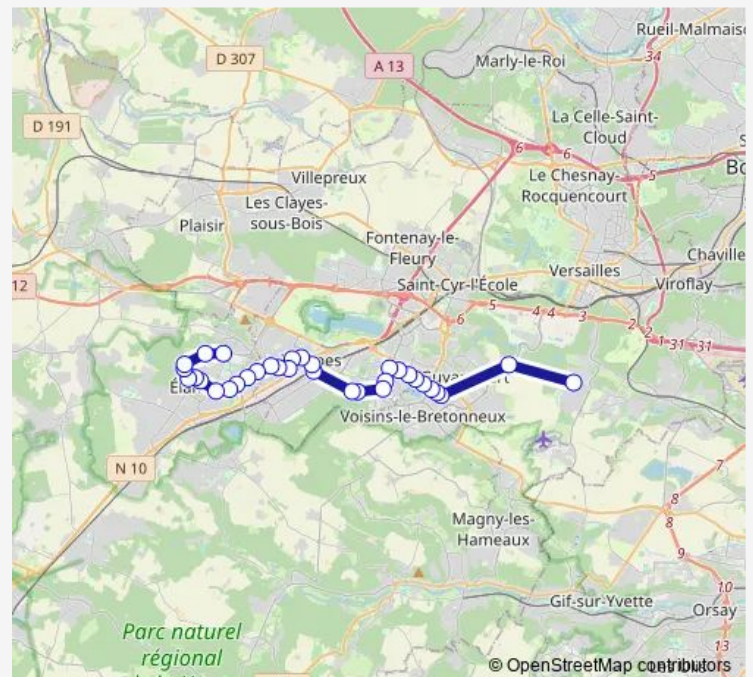

### Direction

Lycée Franco-Allemand - ML King — France Miniature

33 stops

[Open route schedule](#)

Lycée Franco-Allemand - ML King

La Minière

Europe

Robert Surcouf

### Route schedule

Lycée Franco-Allemand - ML King — France Miniature

Monday 16:40

Tuesday 16:40

Wednesday 13:40-17:30

Thursday 16:40

Friday —

Saturday —

### Route info

Direction: Lycée Franco-Allemand - ML King

Stops: 33

Trip Duration: 0 hour 54 min

Les Templiers

La Passerelle

Les Réaux

La Petite Villedieu