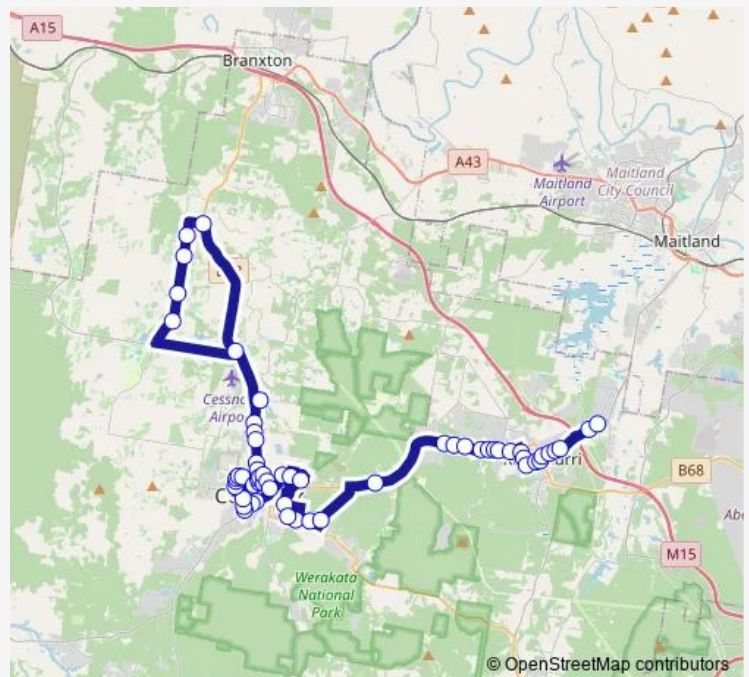

School Bus S909 St Philips College to Heddon Greta via Pokolbin

[Go to website](#)

Direction

St Philips Christian College Nulkaba — Main Rd At Young St

58 stops

[Open route schedule](#)

- St Philips Christian College Nulkaba
- Mcdonalds Rd After Wine Country Dr
- Mcdonalds Rd Opp Deaseys Rd
- Mcdonalds Rd At Vintage Dr
- Mcdonalds Rd At Palmers Lane
- Mcdonalds Rd Opp Gillards Rd
- Broke Rd At Wine Country Dr
- 204 Wine Country Dr
- Wine Country Dr At Fleming St
- Wine Country Dr Opp O'Connors Rd
- Wine Country Dr Opp Calvary Cessnock Retirement Community
- 108 Allandale Rd
- St Patricks Primary School, Wollombi Rd
- Wollombi Rd Opp Florence St
- Cessnock West Public School, Wollombi Rd
- Alexander St Opp Sheddon St
- Barrett Av Opp Condon Av
- Lindsay St Opp Nelson St
- Lindsay St Opp Burnett St
- Lindsay St Opp Brown St

Route schedule

St Philips Christian College Nulkaba — Main Rd At Young St

Monday	14:50
Tuesday	14:50
Wednesday	—
Thursday	14:50
Friday	14:50
Saturday	—
Sunday	—

Route info

Direction: St Philips Christian College Nulkaba

Stops: 58

Trip Duration: 1 hour 45 min

Mackellar St After Lindsay St

Mackellar St Before Dixon St

Cessnock Hospital, View St

View St At Ann St

Ann St At Jurd St

Jurd St At Love St