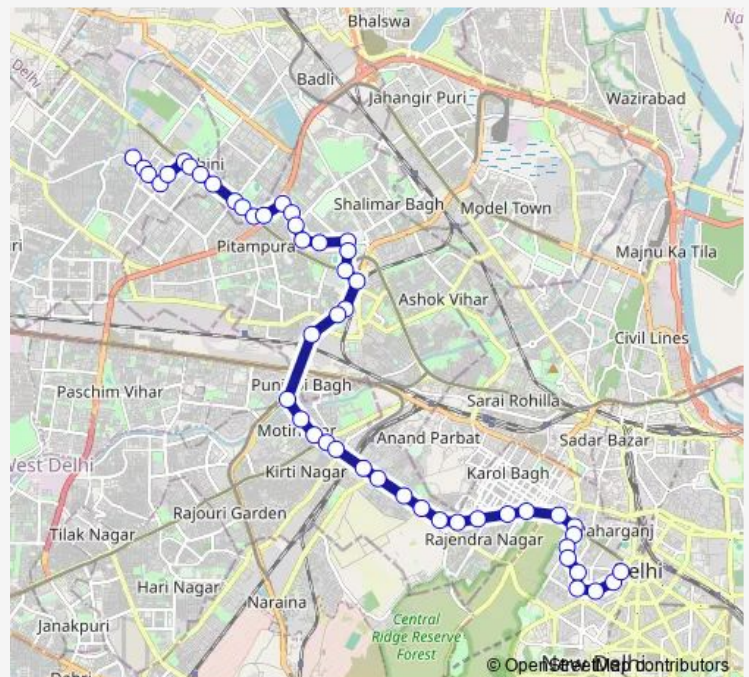

### Route schedule

Rithala Village — Shivaji Stadium Terminal

Monday 06:04-19:31

Tuesday 06:04-19:31

Wednesday 06:04-19:31

Thursday 06:04-19:31

Friday 06:04-19:31

Saturday 06:04-19:31

Sunday 06:04-19:31

### Route info

Direction: Rithala Village

Stops: 49

Trip Duration: 1 hour 23 min

■ 990cldown

BusMaps

Wazirpur Depot

Telephone Exchange