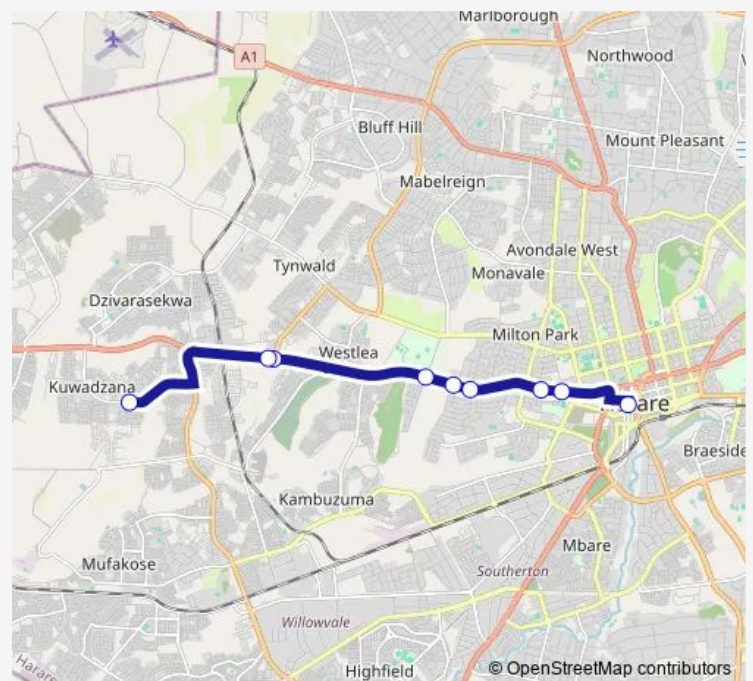

Communal Taxi Service Copacabana to Kuwadzana 4 Shops Hub

[Go to website](#)

Direction

Copacabana Rank — Kuwadzana 4 Shops Hub

9 stops

[Open route schedule](#)

Copacabana Rank

Show Ground, Samora Machele Avenue

Telone, Corner Hampden Street and Samora Machel Avenue

Corner Eastcourt Road and Samora Machel Avenue West

Longcheng Plaza

National Sports Stadium

Corner Tynwald Road and Bulawayo Road

Kuwadzana 4 Primary

Kuwadzana 4 Shops Hub

Route schedule

Copacabana Rank — Kuwadzana 4 Shops Hub

Monday	10:16
Tuesday	10:16
Wednesday	10:16
Thursday	10:16
Friday	10:16
Saturday	10:16
Sunday	10:16

Route info

Direction: Copacabana Rank

Stops: 9

Trip Duration: 0 hour 40 min