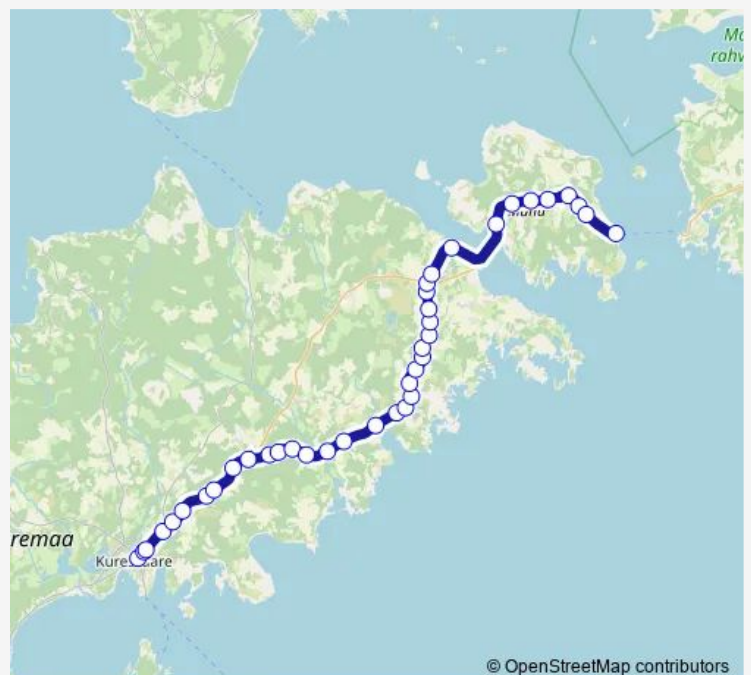

Thursday 12:00

Friday 12:00

Saturday —

Sunday 12:00

Route info

Direction: Kuressaare

Stops: 39

Trip Duration: 1 hour 25 min