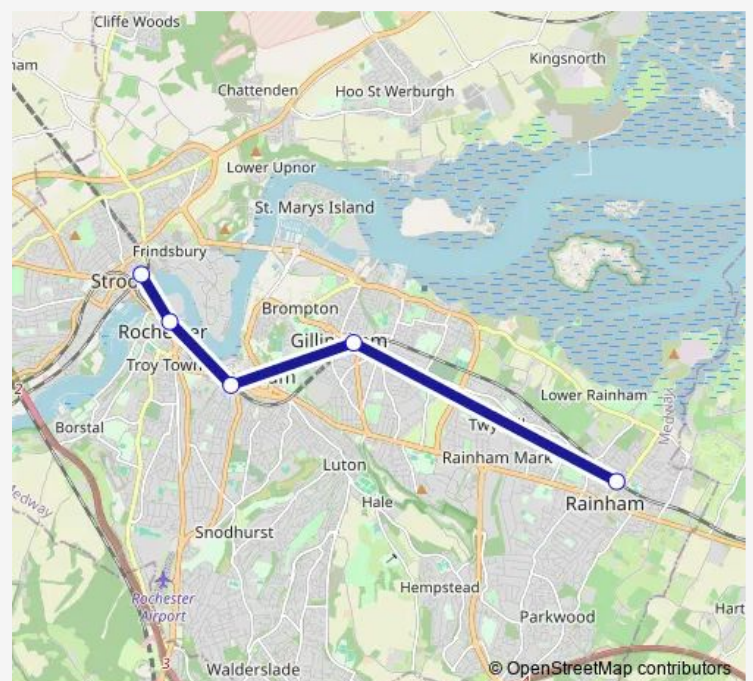

Rail Replacement Bus Service Se:Soo->Rai SE replacement bus service from SOO to Rai

[Go to website](#)

Direction

Strood — Rainham (Kent)

5 stops

[Open route schedule](#)

Strood

Rochester

—

Sunday

08:10-23:52

Route info

Direction: Strood

Stops: 5

Trip Duration: 0 hour 40 min

Se:Soo->Rai Rail Replacement Bus Service time schedules and route maps are available in an offline PDF at busmaps.com. Use the busmaps.com website to see live bus times, train schedule or subway schedule, and step-by-step directions for all public transit in Rochester