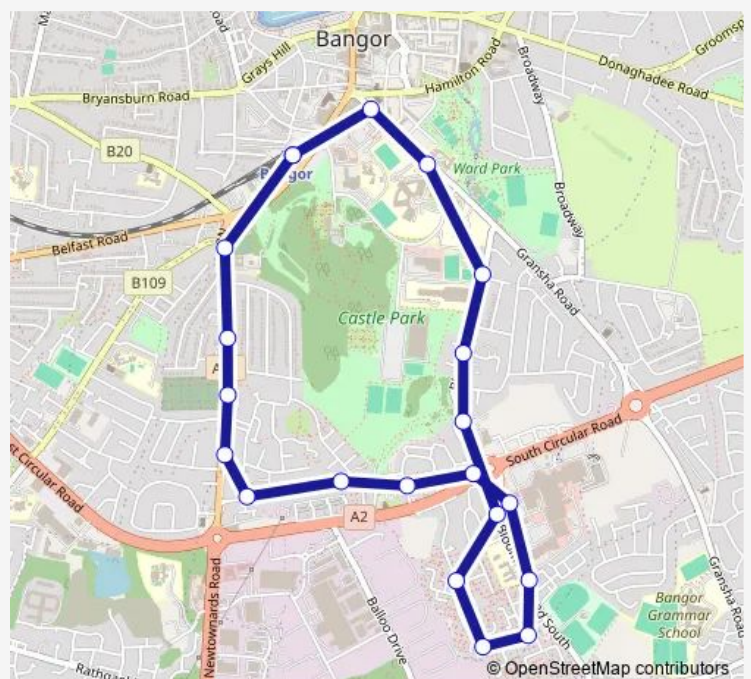

### Direction

Bangor Buscentre — Bangor Buscentre

21 stops

[Open route schedule](#)

- Bangor Buscentre
- Bangor Abbey
- Church Drive
- Whitehill
- Morston Park
- Skipperstone Road
- Whitehill Drive
- Lisnabreen Crescent
- Bloomfield Roundabout
- Bloomfield Shopping Centre
- Upritchard
- Ballyree Drive
- Ballyminetragh Gardens
- Ballyvester Grove
- Bloomfield Road South
- Bloomfield Surgery
- Bloomfield Road
- Glenlola Collegiate Girls School
- Bangor Academy
- Castle Street
- Bangor Buscentre

### Route info

Direction: Bangor Buscentre

Stops: 21

Trip Duration: 0 hour 30 min