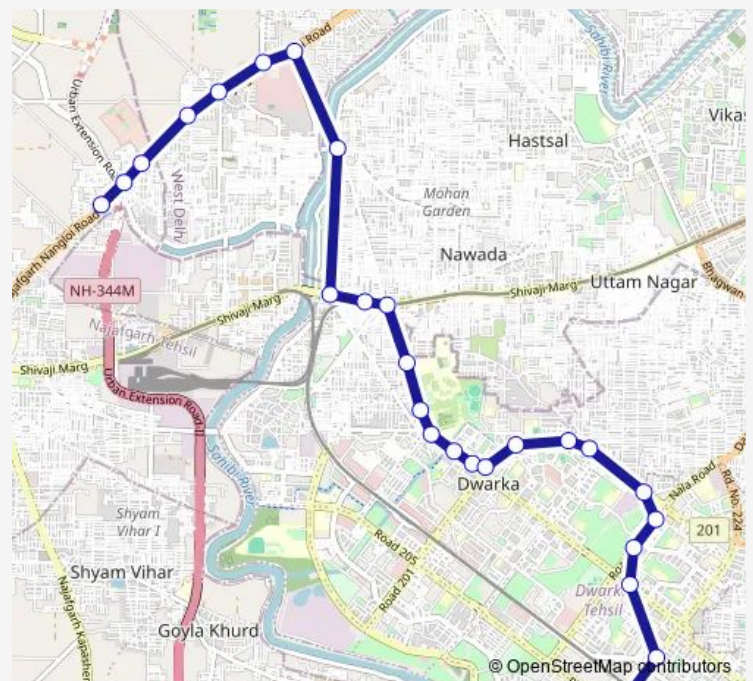

Thursday 06:10-13:38

Friday 06:10-13:38

Saturday 06:10-13:38

Sunday 06:10-13:38

Route info

Direction: Dichau Kalan Depot

Stops: 26

Trip Duration: 0 hour 53 min

764dmstlup

Dhauladhar Apartments Sec-5

Kaveri Apartments

Dwarka Sec 6-10 Market

President Cabinet Apartments

Nhai Building/ Dwarka Sec-10 Metro Station

764dmstlup Bus time schedules and route maps are available in an offline PDF at busmaps.com. Use the busmaps.com website to see live bus times, train schedule or subway schedule, and step-by-step directions for all public transit in New Delhi