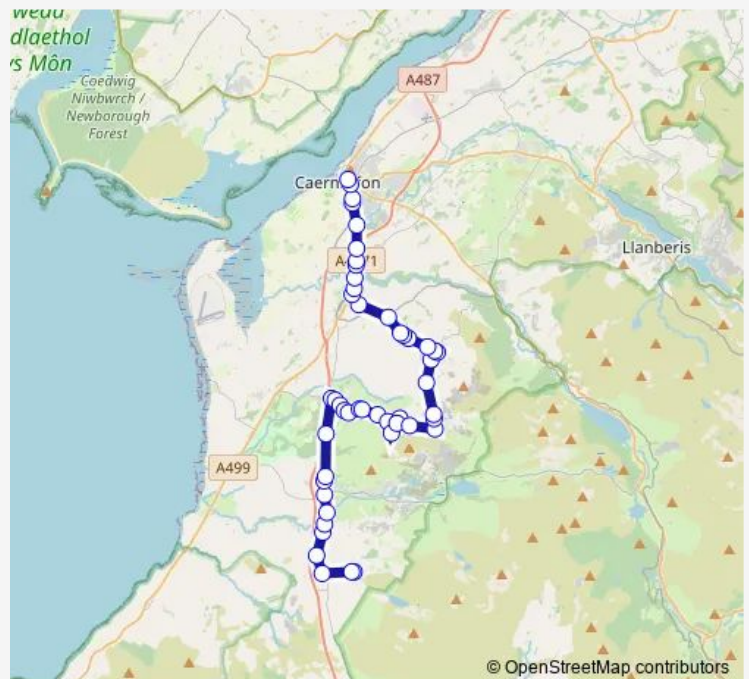

Thursday 07:23-16:33

Friday 07:23-16:33

Saturday 07:23-16:33

Sunday —

Route info

Direction: Post Office

Stops: 48

Trip Duration: 0 hour 47 min