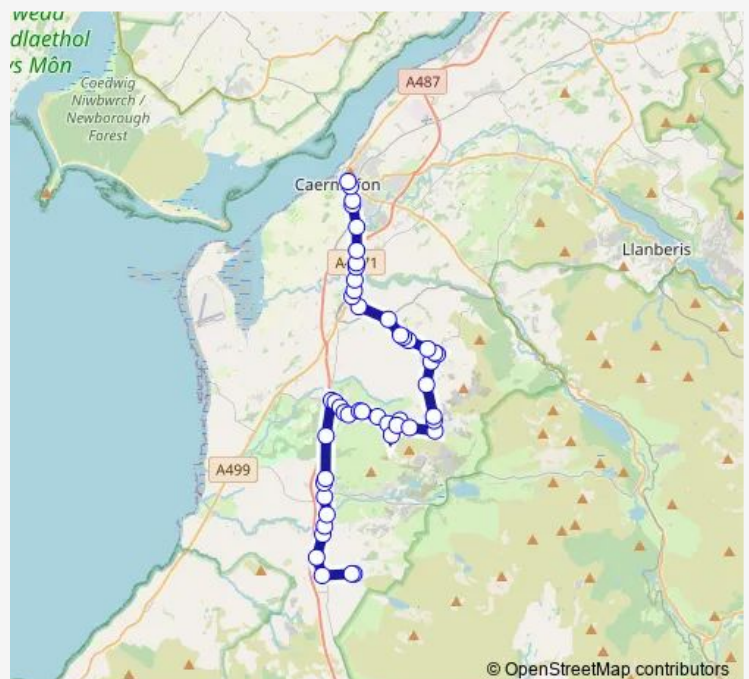

Thursday 07:23-16:33

Friday 07:23-16:33

Saturday 07:23-16:33

Sunday —

Route info

Direction: Post Office

Stops: 48

Trip Duration: 0 hour 47 min