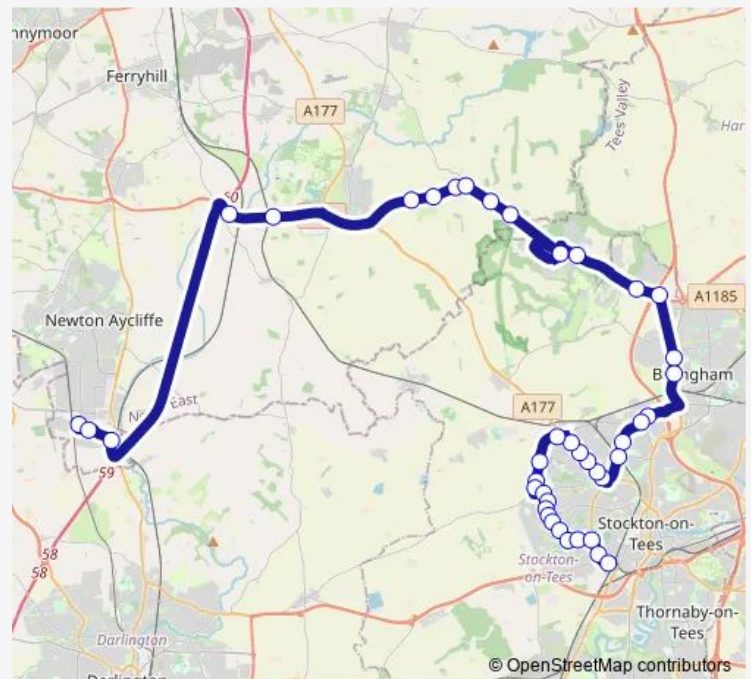

Tuesday 06:48

Wednesday 06:48

Thursday 06:48

Friday 06:48

Saturday —

Sunday —

Route info

Direction: Blackbush Walk

Stops: 15

Trip Duration: 0 hour 11 min

■ UTCG

BusMaps

Direction

Ropner Park — Long Tens Way

42 stops

[Open route schedule](#)

Wednesday 15:31

Thursday 15:31

Friday 15:31

Saturday —

Sunday —

Route info

Direction: Ropner Park

Stops: 15