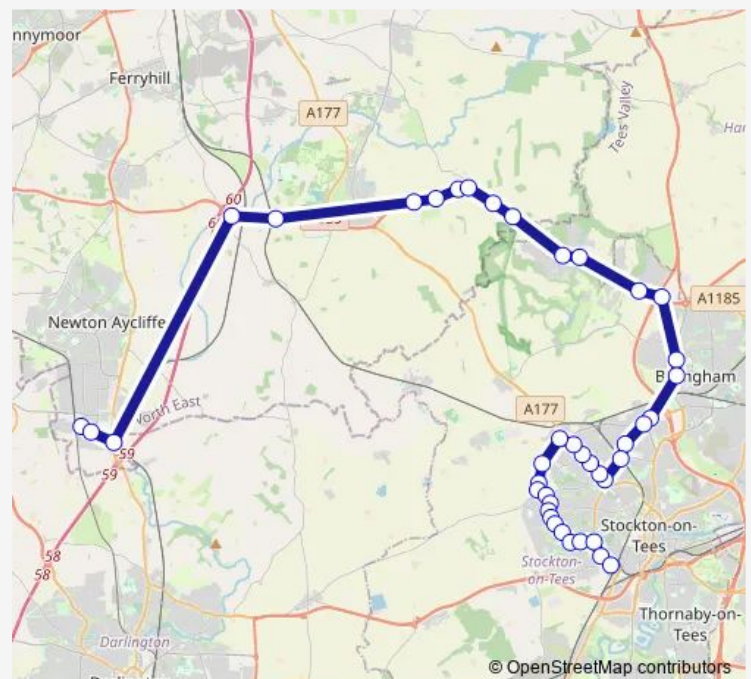

The Ring Road Footbridge

The Centenary

Blue Bridge

Route schedule

Long Tens Way — Ropner Park

Monday	16:30
Tuesday	16:30
Wednesday	14:30
Thursday	14:30
Friday	14:30
Saturday	—
Sunday	—

Route info

Direction: Long Tens Way

Stops: 41

Trip Duration: 1 hour 1 min

■ UTCG — Hartburn - South Durham UTC

BusMaps

Westfield Crescent Footpath

The Mile House

Holburn Park

Knitsley Walk

Radio Transmitter

Easington Road North End

Marske Lane

Leam Lane

The Mitre

Fordwell Road

Torwell Drive

Rimswell Road South End

Tuesday 06:59

Wednesday 06:59

Thursday 06:59

Friday 06:59

Saturday —

Sunday —

Route info

Direction: Ropner Park