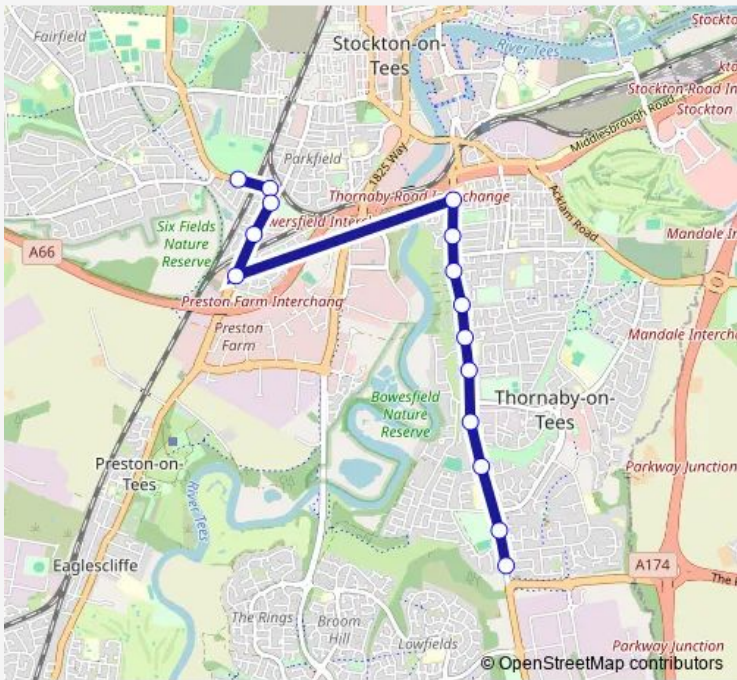

Bus UTCG Thornaby - Hartburn

[Go to website](#)

Direction
 Ropner Park — Blackbush Walk
 15 stops
[Open route schedule](#)

- Ropner Park
- St Marks Nursing Home
- Maxwell Court
- The Eaglescliffe Hotel
- Sculptor Crescent
- Sun Street
- St Paul's Church
- Beechwood Road
- Hough Crescent
- Dacre Close
- The Poplars
- Martinet Road
- Lockerbie Walk
- Valiant Way
- Blackbush Walk

Route schedule
 Ropner Park — Blackbush Walk

Monday	17:31
Tuesday	17:31
Wednesday	15:31
Thursday	15:31
Friday	15:31
Saturday	—
Sunday	—

Route info
 Direction: Ropner Park
 Stops: 15
 Trip Duration: 0 hour 11 min

■ UTCG — Thornaby - Hartburn **BusMaps**

Direction

Blackbush Walk — Ropner Park

15 stops

[Open route schedule](#)

Blackbush Walk

Valiant Way

Lockerbie Walk

Wednesday 06:48

Thursday 06:48

Friday 06:48

Saturday —

Sunday —

Route info

Direction: Blackbush Walk

Stops: 15