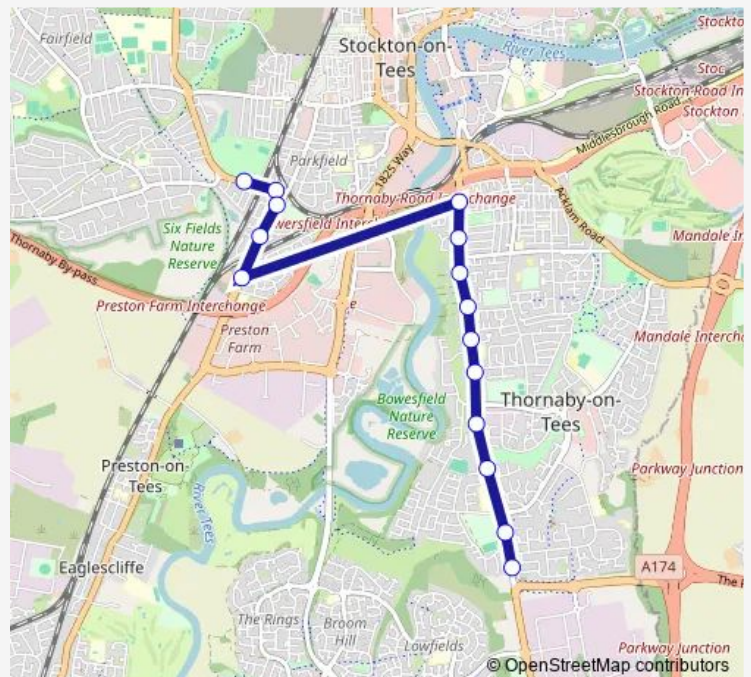

Tuesday 17:31

Wednesday 15:31

Thursday 15:31

Friday 15:31

Saturday —

Sunday —

Route info

Direction: Ropner Park

Stops: 15

Trip Duration: 0 hour 11 min

■ UTCG — Thornaby - Hartburn

Direction

Blackbush Walk — Ropner Park

15 stops

[Open route schedule](#)

Blackbush Walk

Valiant Way

Lockerbie Walk

Martinet Road

The Poplars

Dacre Close

Hough Crescent

Beechwood Road

St Paul's Church

Monday 06:48

Tuesday 06:48

Wednesday 06:48

Thursday 06:48

Friday 06:48

Saturday —

Sunday —

Route info