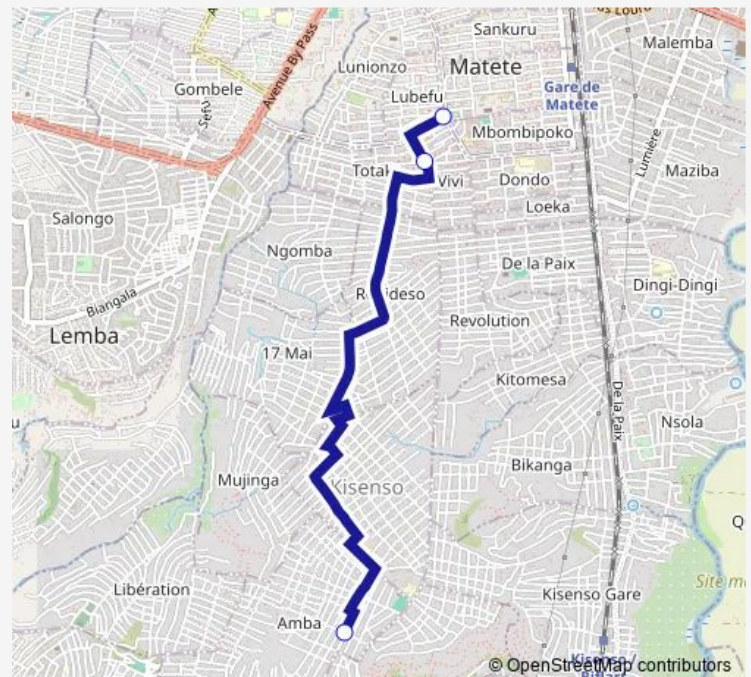

## Bus Matete\_TO \_ Kadi

[Go to website](#)

### Direction

Inconnu — Inconnu

3 stops

[Open route schedule](#)

Inconnu

Inconnu

Inconnu

### Route info

Direction: Inconnu

Stops: 3

Trip Duration: 0 hour 15 min

■ Matete\_TO \_ Kadi

**Direction**

unknown — unknown

4 stops

---

Saturday —

---

Sunday —

Route info

Direction: unknown

Stops: 4

Trip Duration: 0 hour 17 min