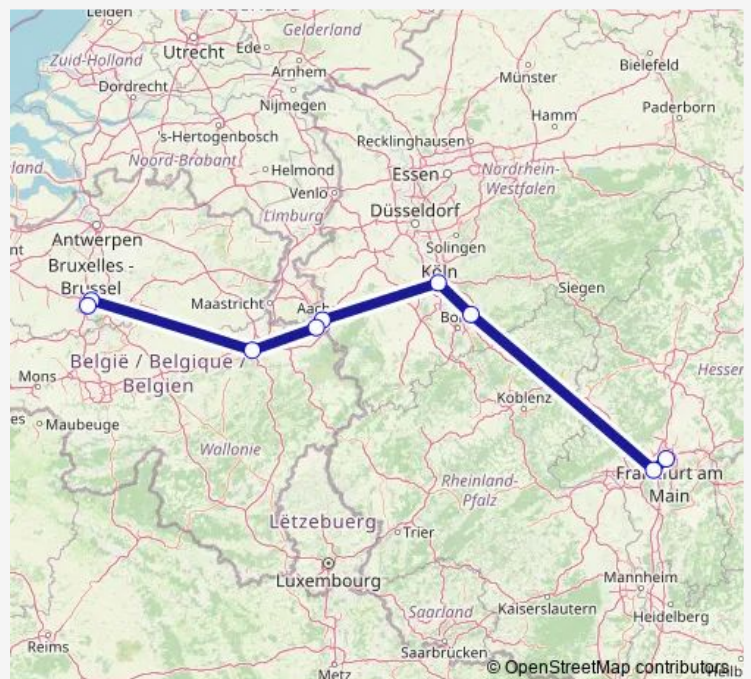

Aachen Hbf

Aachen Süd(Gr)

Liège-Guillemins

Bruxelles-Nord

Bruxelles Midi

### Route schedule

Frankfurt(Main)Hbf — Bruxelles Midi

Monday 18:14-18:27

Tuesday 18:14-18:27

Wednesday 18:14-18:27

Thursday 18:14-18:27

Friday 18:14-18:27

Saturday 18:14-18:27

### Route info

Direction: Frankfurt(Main)Hbf

Stops: 9

Trip Duration: 3 hour 21 min

ICE 10

ICE 10 Rail time schedules and route maps are available in an offline PDF at [busmaps.com](https://busmaps.com). Use the [busmaps.com](https://busmaps.com) website to see live bus times, train schedule or subway schedule, and step-by-step directions for all public transit in Brussels