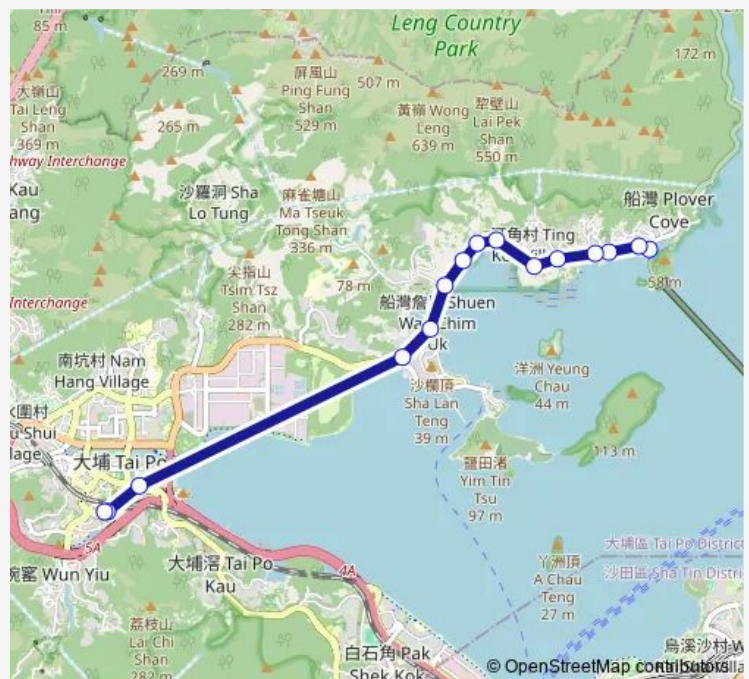

Monday 07:20

Tuesday 07:20

Wednesday 07:20

Thursday 07:20

Friday 07:20

Saturday —

Sunday —

Route info

Direction: [Kmb] TAI MEI TUK BUS Terminus

Stops: 15

Trip Duration: 0 hour 29 min

75p — TAI MEI TUK - TAI PO Market Station

75p Bus time schedules and route maps are available in an offline PDF at busmaps.com. Use the busmaps.com website to see live bus times, train schedule or subway schedule, and step-by-step directions for all public transit in Tai Po