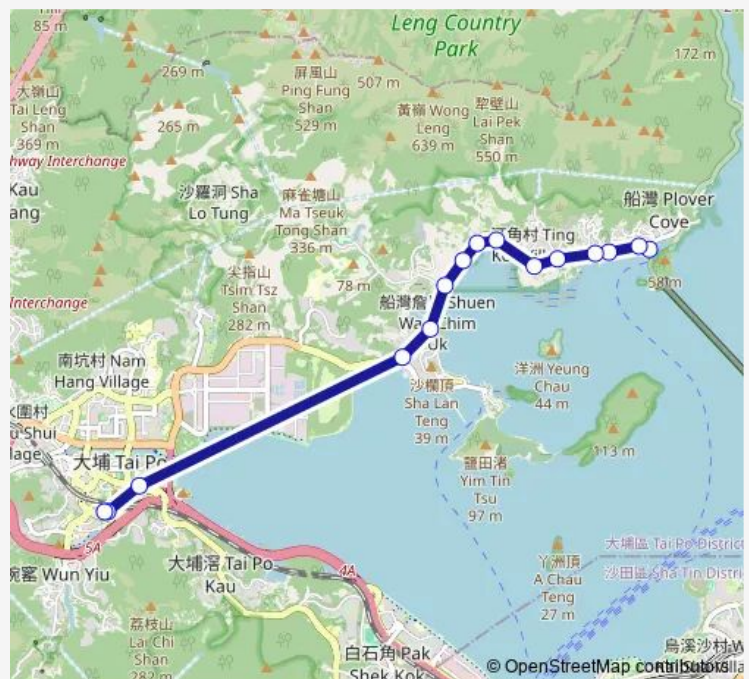

Bus 75P TAI MEI TUK - TAI PO Market Station

[Go to website](#)

Direction

[Kmb] TAI MEI TUK BUS Terminus — [Kmb] TAI PO Market Station BUS Terminus[[Lwb] TAI PO Market Station

15 stops

[Open route schedule](#)

[Kmb] TAI MEI TUK BUS Terminus

[Kmb] Lung Mei

[Kmb] Lung MEI Village

[Kmb] LO TSZ TIN (Lung MEI Beach)

[Kmb] Shan Liu

[Kmb] Ting Kok

[Kmb] Green Cove

[Kmb] LAI PEK Shan

[Kmb] PO SUM Pai

[Kmb] SAN TAU Kok

[Kmb] Shuen Wan

[Kmb] SAM MUN Tsai Road TAI Po

[Ctb] Kwong FUK Estate, TAI PO Road|[Kmb+Ctb] Kwong FUK Estate/
Kwong FUK Estate, TAI PO Road|[Kmb] Kwong FUK Estate[[Lwb] Kwong FUK Estate

[Kmb] TAI PO Market Station BUS Terminus

[Kmb] TAI PO Market Station BUS Terminus[[Lwb] TAI PO Market Station

Route schedule

[Kmb] TAI MEI TUK BUS Terminus — [Kmb] TAI PO Market Station BUS Terminus[[Lwb] TAI PO Market Station

Monday 07:20

Tuesday 07:20

Wednesday 07:20

Thursday 07:20

Friday 07:20

Saturday —

Sunday —

Route info

Direction: [Kmb] TAI MEI TUK BUS Terminus

Stops: 15

Trip Duration: 0 hour 31 min

75P — TAI MEI TUK - TAI PO Market Station