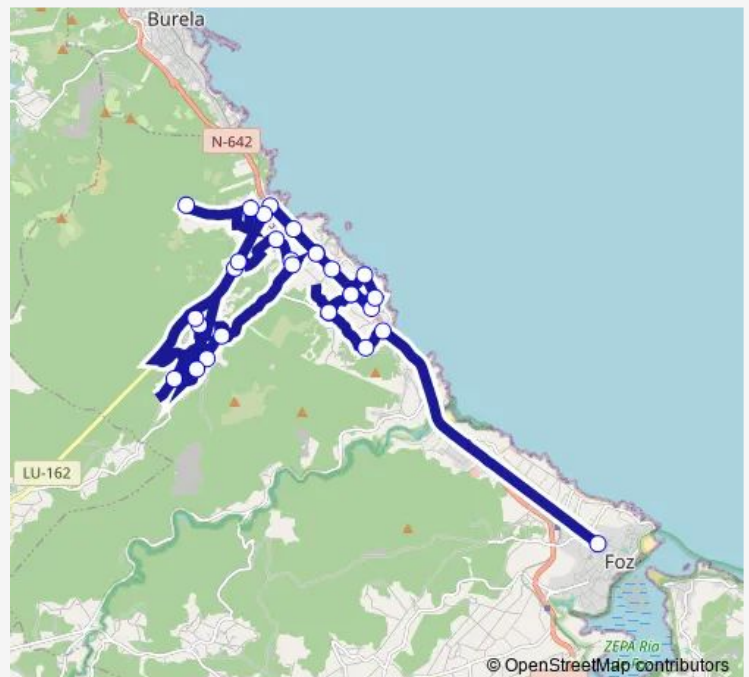

Thursday 12:15

Friday —

Saturday —

Sunday —

Route info

Direction: FOZ E.A.

Stops: 28

Trip Duration: 0 hour 50 min

Direction

Vilasindre 1 — FOZ E.A.

28 stops

[Open route schedule](#)

Vilasindre 1

Vilachá

Vilamor 1

Vilamor 2