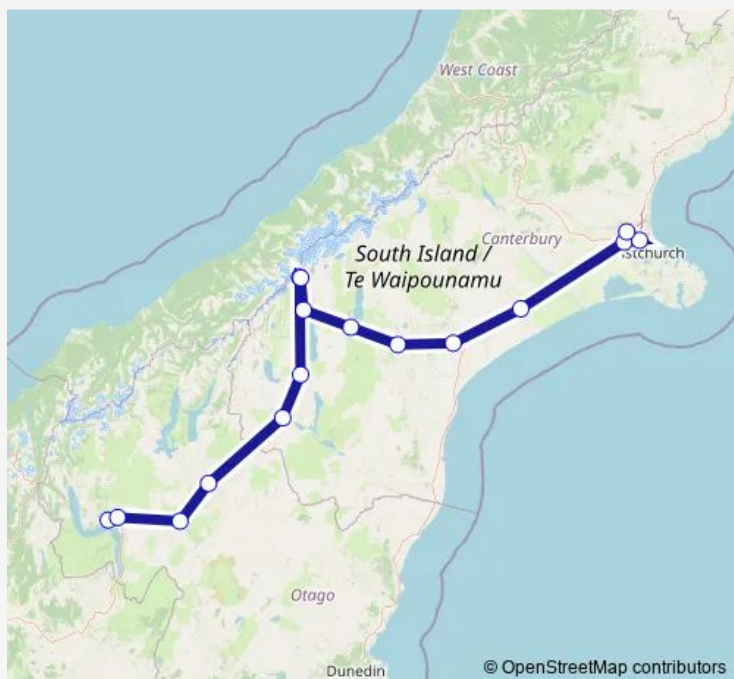

Bus Queenstown - Christchurch

[Go to website](#)

Direction

Queenstown — Christchurch Airport

16 stops

[Open route schedule](#)

Queenstown

Frankton Bus Interchange (near Queenstown Airport)

Cromwell

Tarras

Omarama

Twizel

Mount Cook (Aoraki)

Mt Cook Yha

Glentanner Park

Tekapo

Fairlie

Geraldine

Ashburton

Hornby (Christchurch)

Christchurch

Christchurch Airport

Route schedule

Queenstown — Christchurch Airport

Monday 07:30

Tuesday 07:30

Wednesday 07:30

Thursday 07:30

Friday 07:30

Saturday 07:30

Sunday 07:30

Route info

Direction: Queenstown

Stops: 16

Trip Duration: 12 hour 10 min

Queenstown - Christchurch