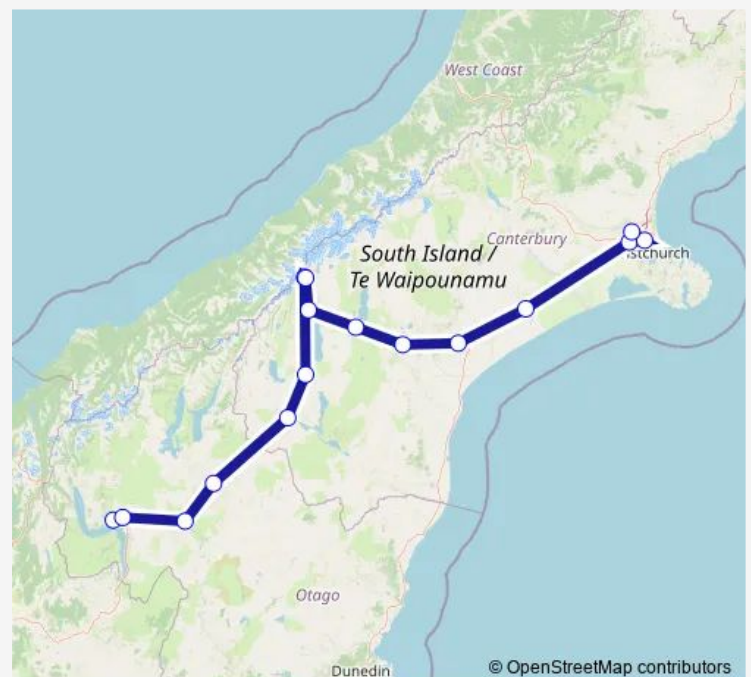

Bus Queenstown - Christchurch

[Go to website](#)

Direction

Queenstown — Christchurch Airport

16 stops

[Open route schedule](#)

Queenstown

Frankton Bus Interchange (near Queenstown Airport)

Cromwell

Tarras

Omarama

Twizel

Mount Cook (Aoraki)

Mt Cook Yha

Glentanner Park

Tekapo

Fairlie

Geraldine

Ashburton

Hornby (Christchurch)

Christchurch

Christchurch Airport

Route schedule

Queenstown — Christchurch Airport

Monday 07:30

Tuesday 07:30

Wednesday 07:30

Thursday 07:30

Friday 07:30

Saturday 07:30

Sunday 07:30

Route info

Direction: Queenstown

Stops: 16

Trip Duration: 12 hour 10 min

Queenstown - Christchurch