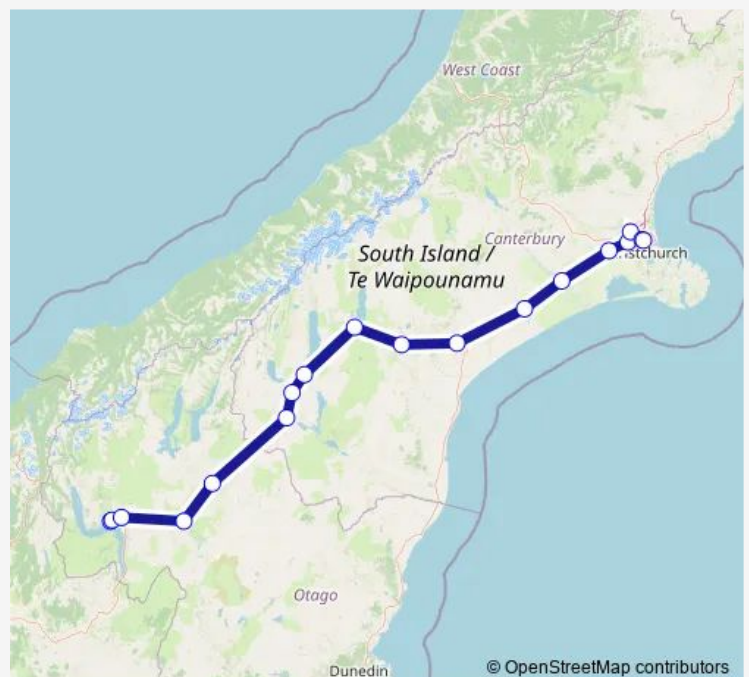

Route schedule

Lake Esplanade YHA (Queenstown) — Christchurch

Monday 07:30

Tuesday 07:30

Wednesday 07:30

Thursday 07:30

Friday 07:30

Saturday 07:30

Sunday 07:30

Route info

Direction: Lake Esplanade YHA (Queenstown)

Stops: 18

Trip Duration: 9 hour 15 min

Queenstown - Christchurch

© OpenStreetMap contributors
BusMaps

Direction

Christchurch Airport — Lake Esplanade YHA (Queenstown)

18 stops

[Open route schedule](#)

Christchurch Airport

Canterbury Museum (Christchurch)

Christchurch

Hornby (Christchurch)

Rolleston